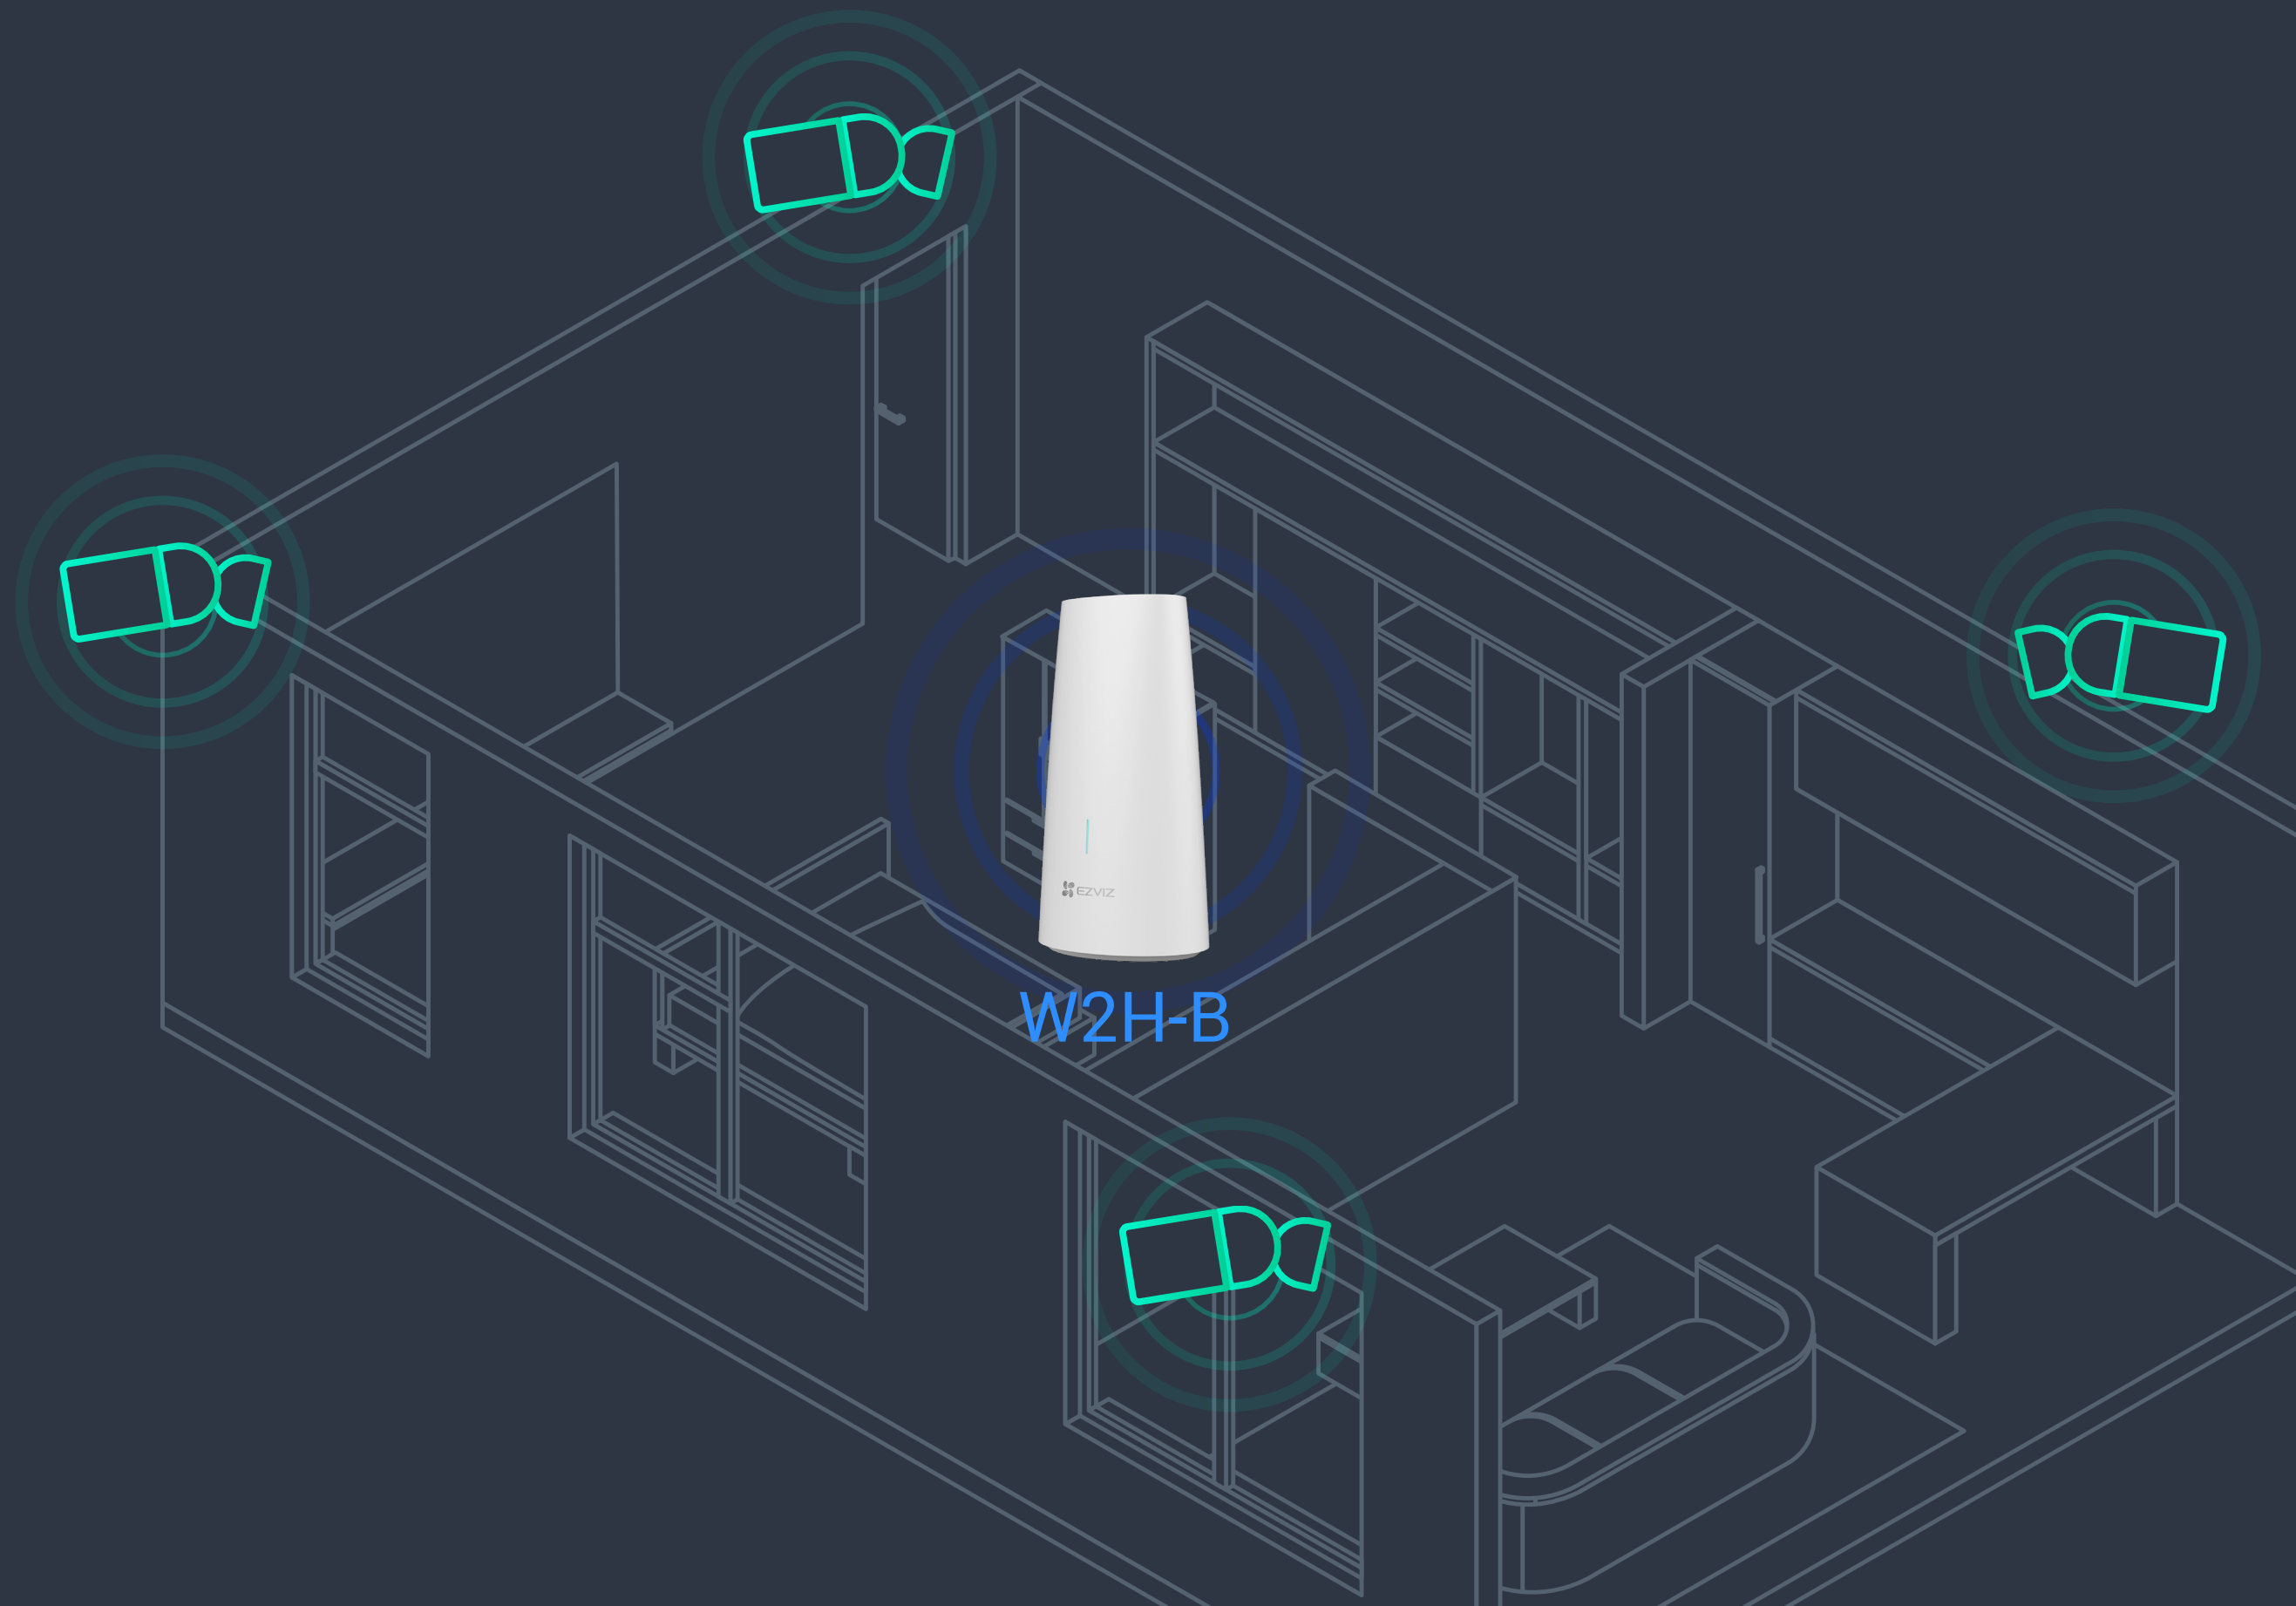

BC1 2K+ Add-On Camera

Requires a W2H-B Base Station and the camera alone will not work

Scale up wire-free protection with this add-on camera

The BC1 2K+ Add-on works for users with a BC1 2K+ Kit. It helps expand your security system with premium performance. It can go anywhere around your household to cover every corner that matters to you.

Alexa, show me the Backyard camera.

Work with the Base Station for steady performance

Operating through cable connection, the base station ensures that the BC1 2K+ cameras can enjoy a more stable internet status even at long distances, which also helps extend the cameras' battery life.

Up to 4 BC1 2K+ cameras⁵

Easy pairing in seconds

Built-in 125 dB siren⁶

MicroSD card slot
(up to 256 GB)

It saves money on storage and bandwidth

The camera features the advanced H.265 video compression technology, achieving better video quality with only half the bandwidth and half the storage space required by the previous H.264 video compression standard⁷.

Video Storage

Bandwidth

Safe, flexible storage that you can trust

Designed with a 256 GB MicroSD card slot, the Base Station lets you store videos recorded by the BC1 2K+ camera locally. This design guarantees data security in case of camera damage or loss. You can also save videos to the EZVIZ CloudPlay for extra peace of mind.