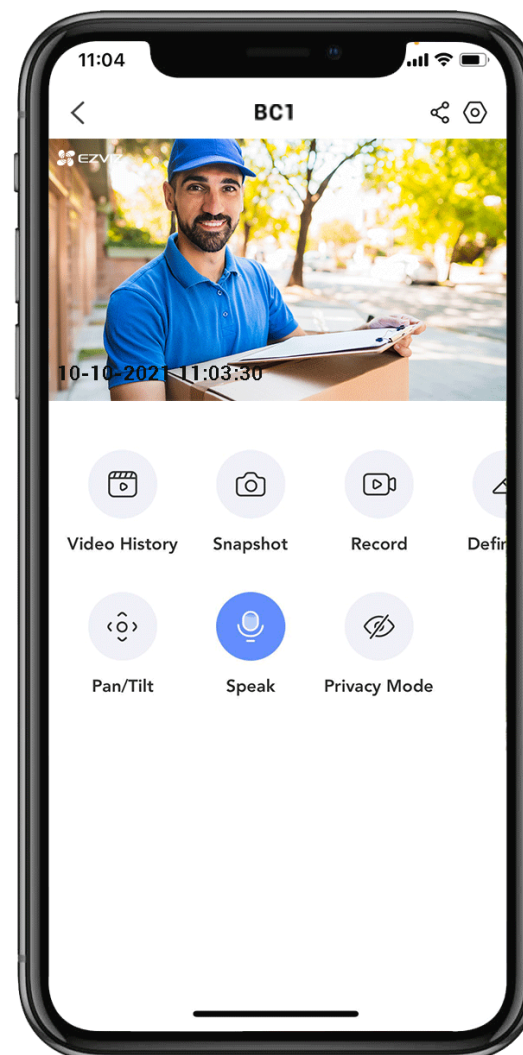

Greeting can be this easy

Enjoy two-way communications by simply using your phone. Or, pre-record specific voice messages that automatically play when people are detected on camera.

*Supports recording three 10-second audio messages.