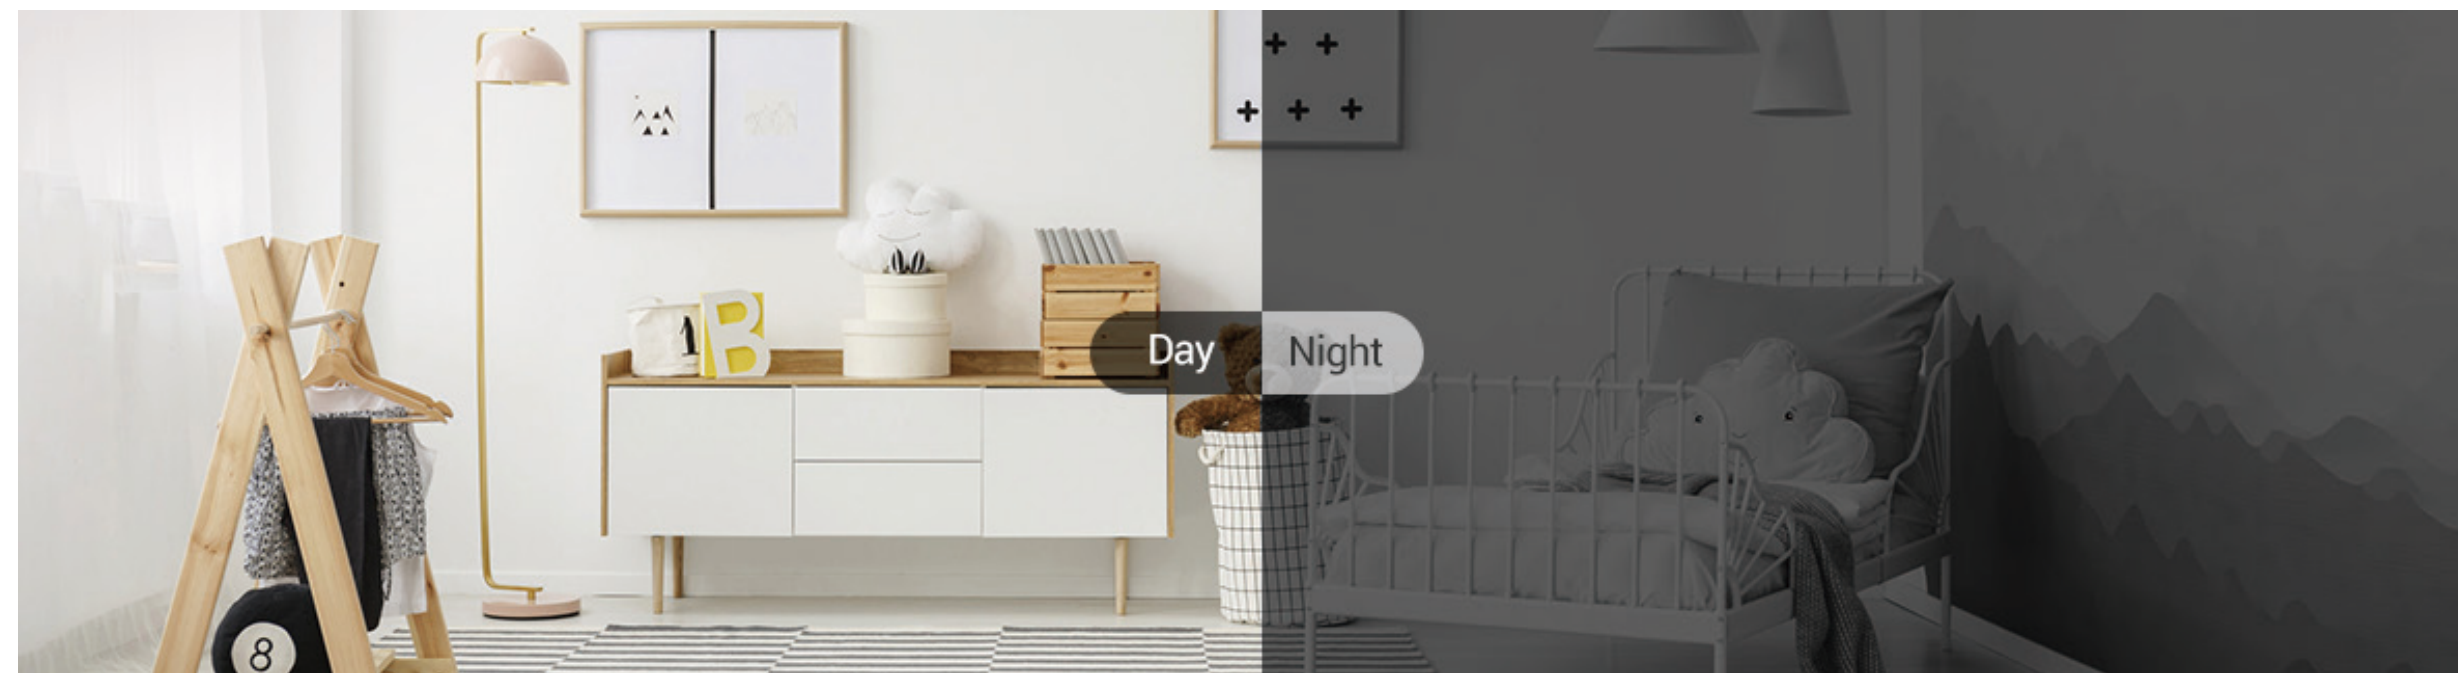

C1C PIR

Full-HD 1080p Indoor Wi-Fi Camera

Smart PIR Detection

With an advanced passive infrared (PIR) motion sensor that only triggers an alert when it detects warm, moving objects, the C1C PIR camera is a simple and reliable security solution for your home.

Designed to alert, not to annoy.

You can't always be watching the live video. That's why the camera uses PIR technology to detect moving objects that radiate warmth, largely reducing false alarms and saving playback time. You'll only receive instant notifications that are truly noteworthy, like someone breaking-in – and the funny things your dog does.

See it all, day and night, in high definition.

The C1C PIR camera is so intelligent that it can automatically switch between daytime color images and nighttime black and white images, thanks to an IR cut-off filter. A powerful infrared illuminator allows you to see clear and crisp video footage even during complete darkness.

Communication, anytime.

Talk to your loved ones and deter unwelcome strangers – all by using the camera's two-way communication feature. Use the EZVIZ App on your mobile device to communicate from wherever you are. It's easy and convenient.