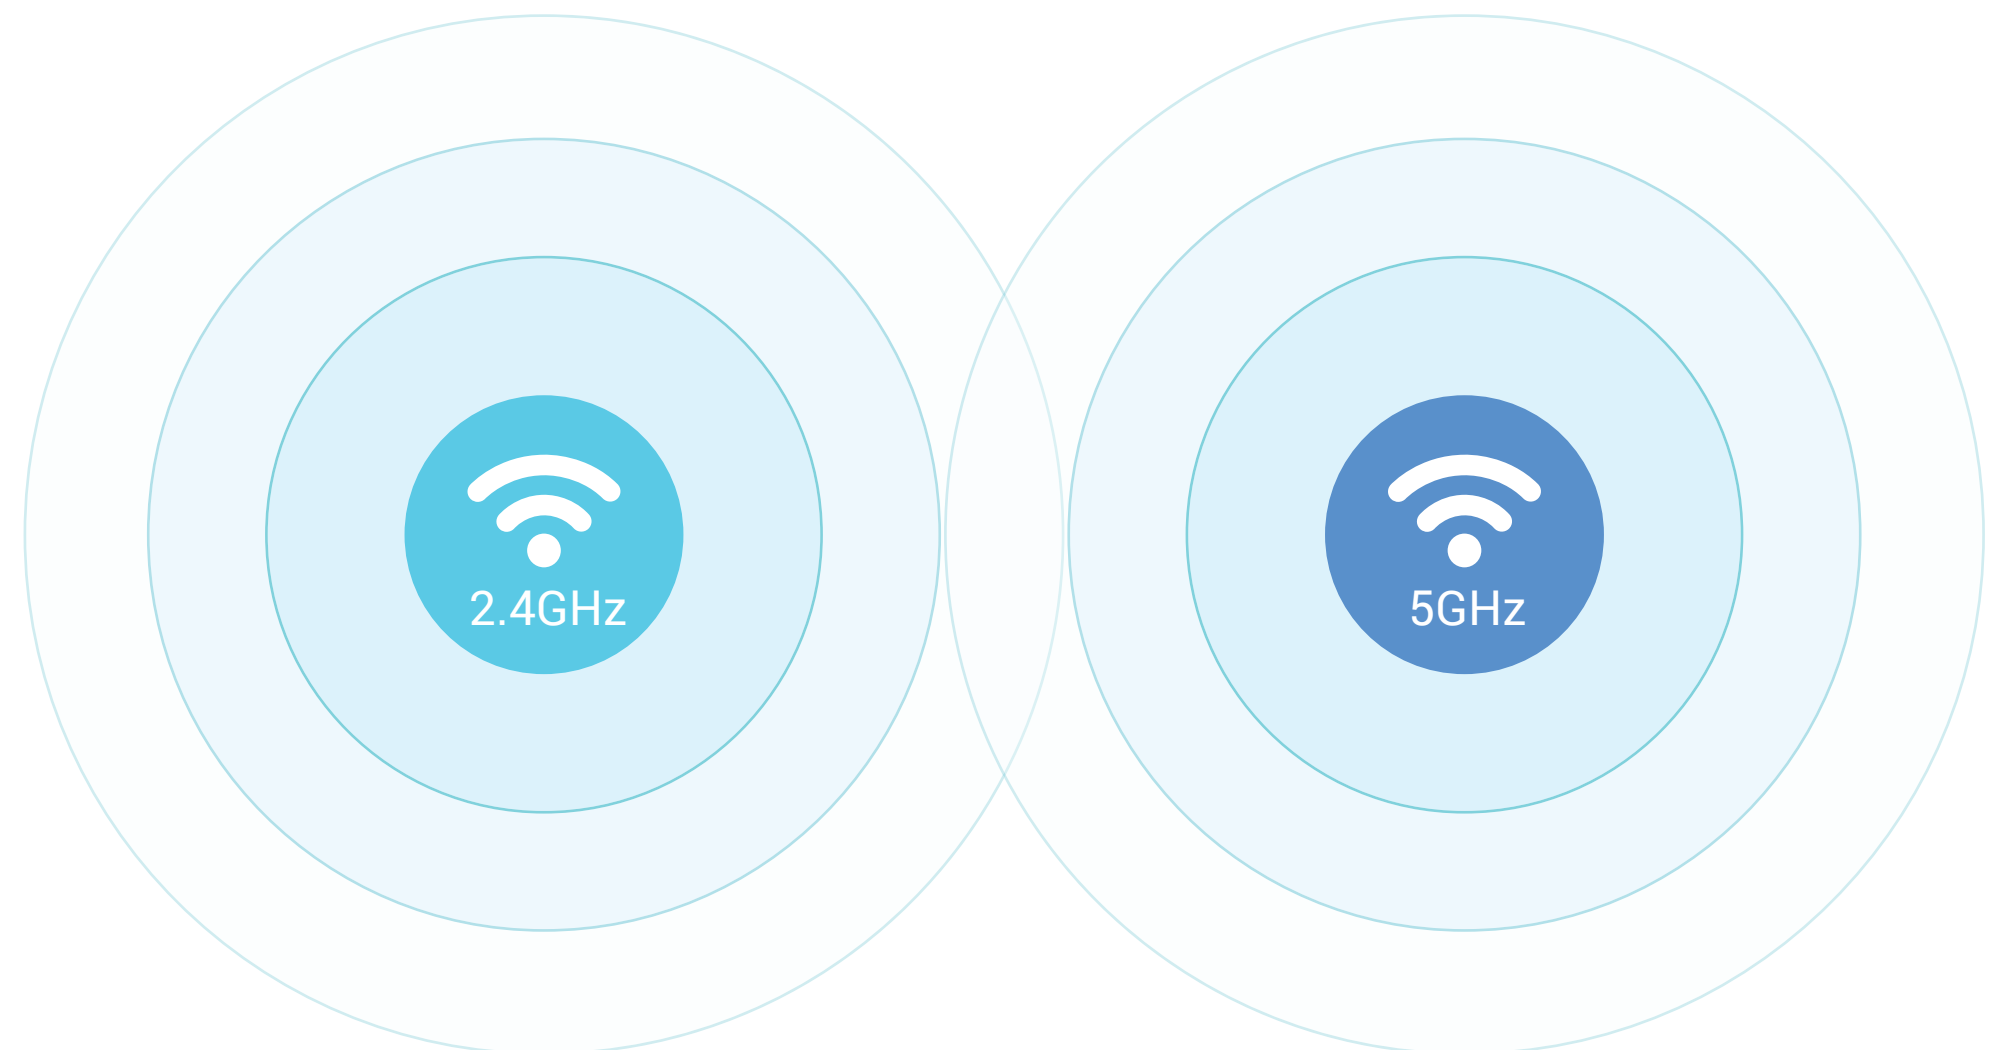

Dual-band Wi-Fi

Supports 2.4 GHz and 5 GHz Wi-Fi connectivity, ensuring stable and smooth wireless transmission.