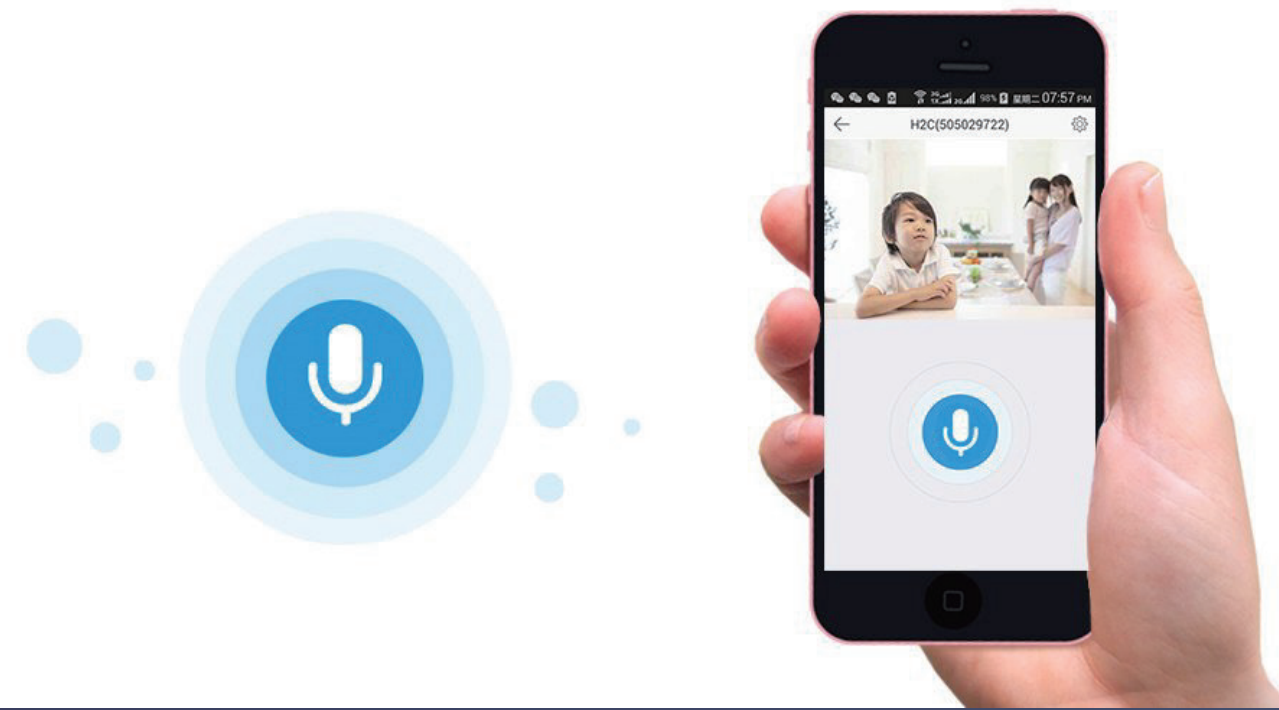

Multiple viewing modes

Enjoy four different screen viewing modes to meet your specific needs.

Panoramic View

Expanded View

Dual-Screen

Quad-Screen

Super HD camera

The 2MP wireless fisheye camera delivers crystal clear images.

Instant alerts (manual activation required)

The C6P (ez360 Pano) watches for movement. It will take a picture and send alerts to your smartphone when it detects motions.

Durable metal body

Built with high-strength and anti-corrosion aluminum.