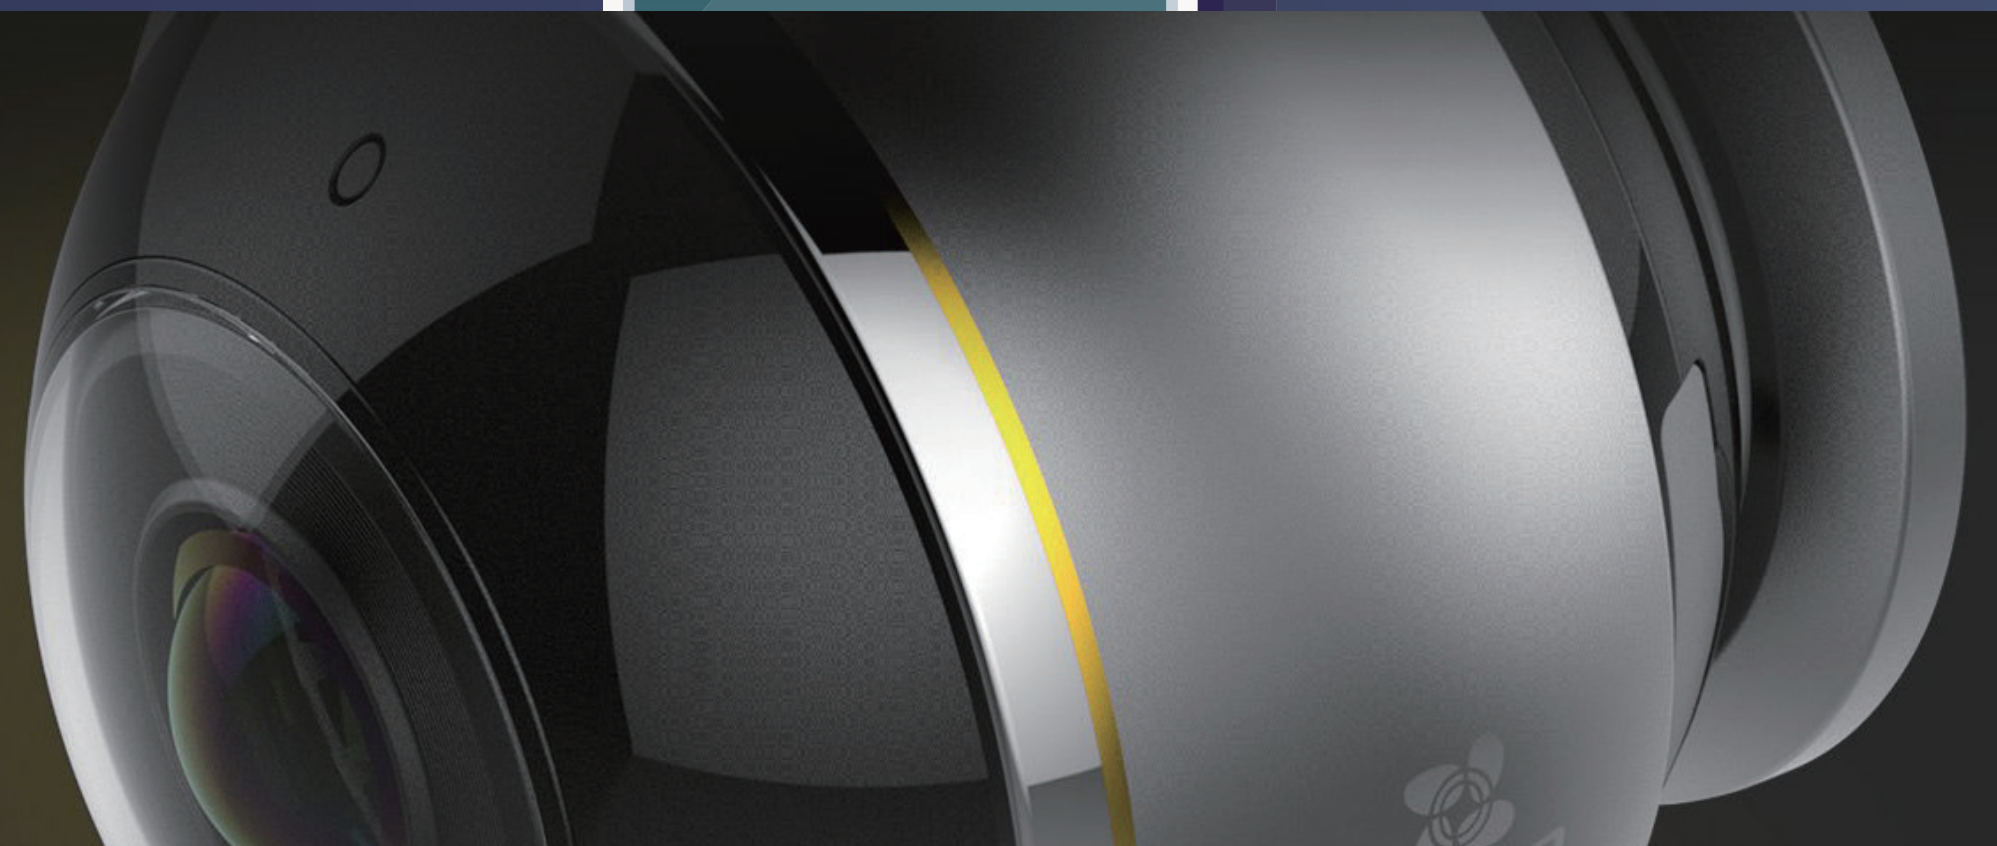

C6P (ez360 Pano)

360° Fisheye Security.
Zero Blind Spots.

A panoramic Wi-Fi camera offering complete coverage without any blind spots.

Key Features

Premium metal body. Excellent design and production quality for extreme durability.

Instant alerts (manual activation required)

The C6P (ez360 Pano) watches for movement. It will take a picture and send alerts to your smartphone when it detects motions.

Durable metal body

Built with high-strength and anti-corrosion aluminum.