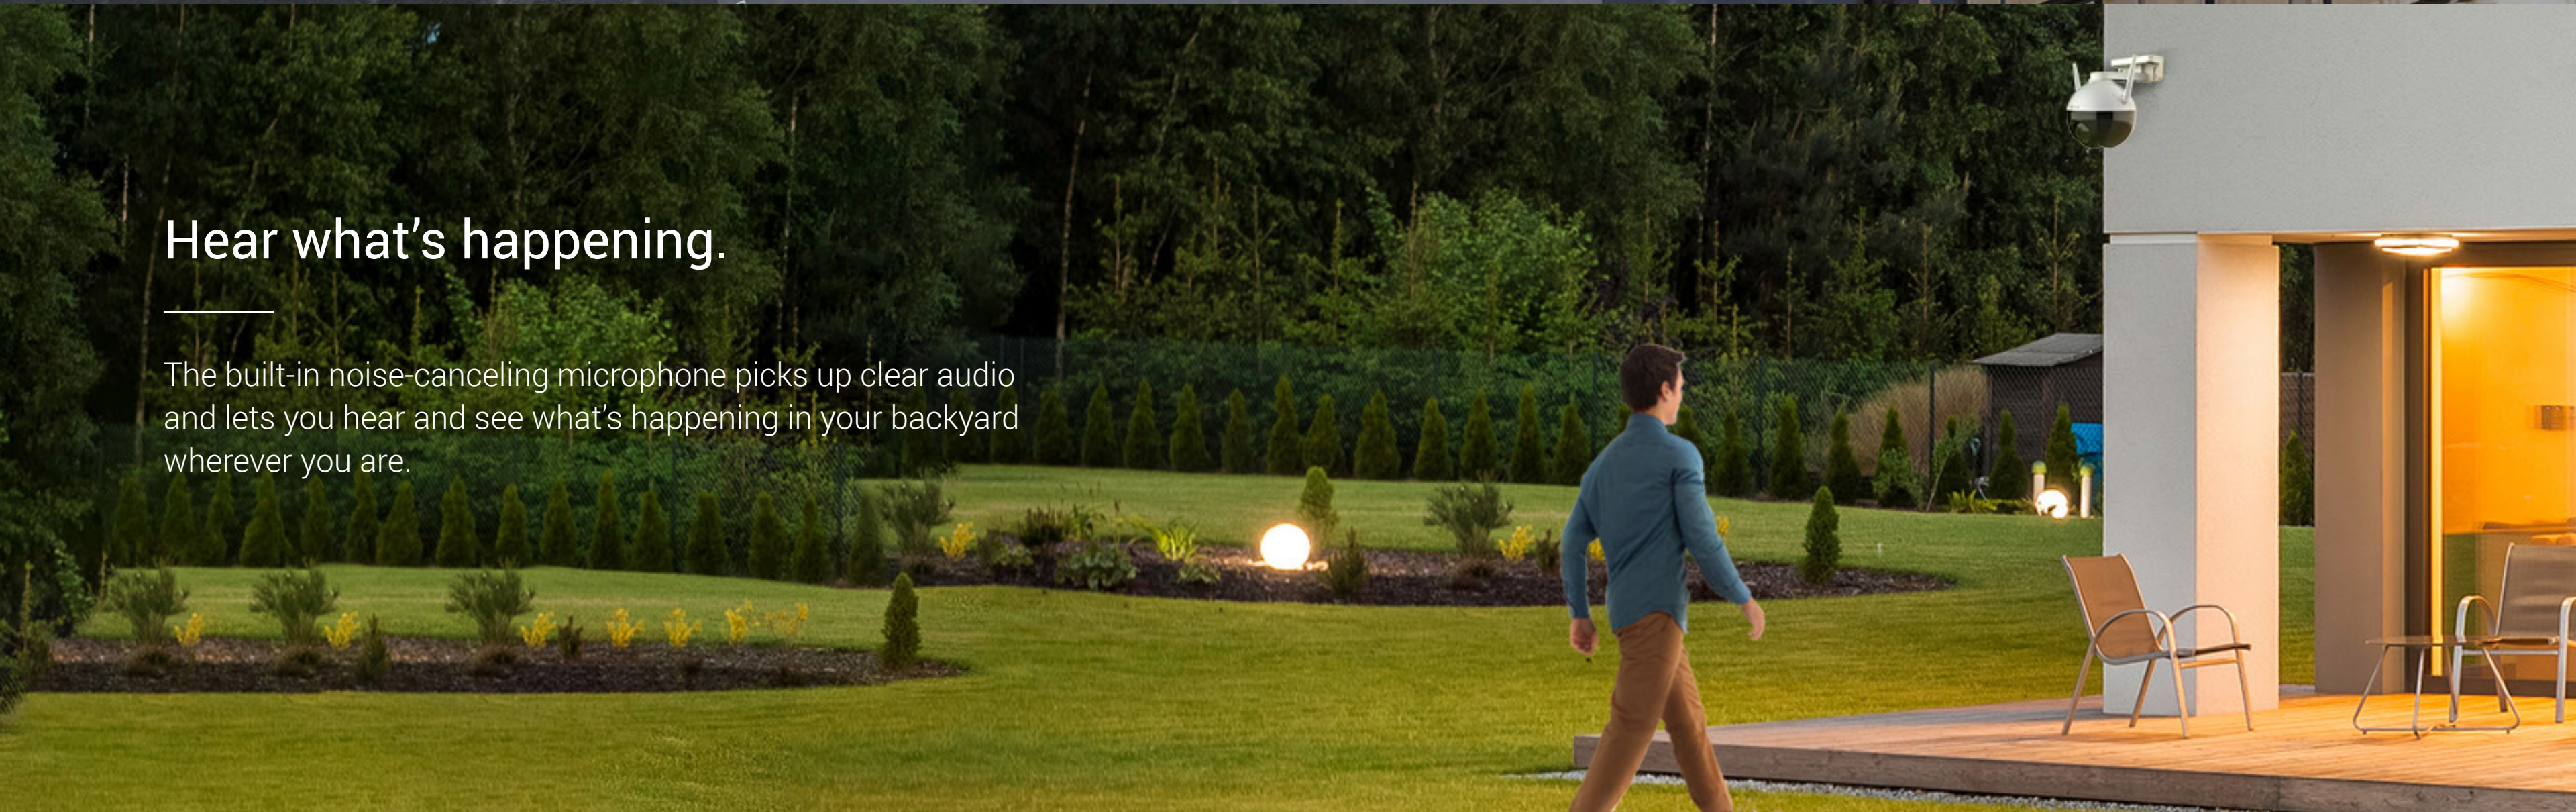

What's more, its weatherproof design keeps it operating without being interrupted by any kind of weather – wind, rain, or snow.

Hear what's happening.

The built-in noise-canceling microphone picks up clear audio and lets you hear and see what's happening in your backyard wherever you are.