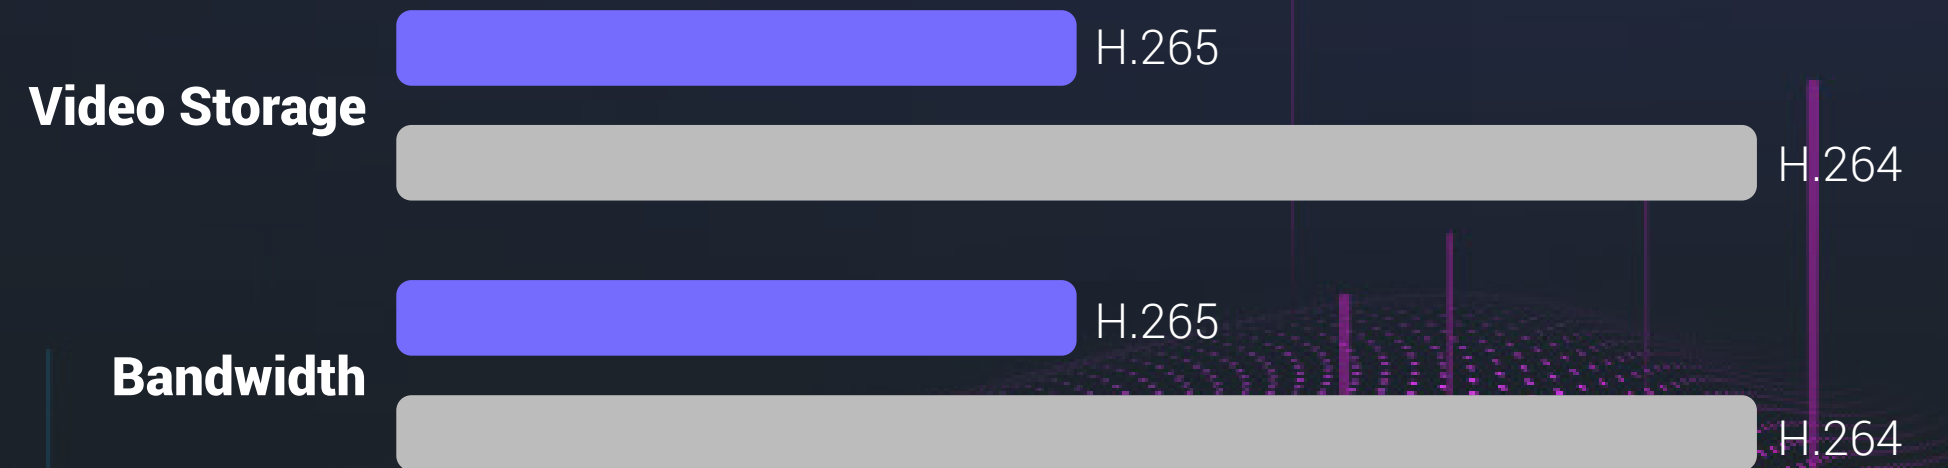

Reduce storage space and bandwidth, but maintain same video quality.

The C8C Lite features the advanced H.265 video compression technology, achieving better video quality with only half the bandwidth and half the storage space of the previous video compression standard (H.264).

*When the 24/7 recording mode is applied, the H.265 technology can reduce the required video storage space and bandwidth by 50% when compared to the H.264.