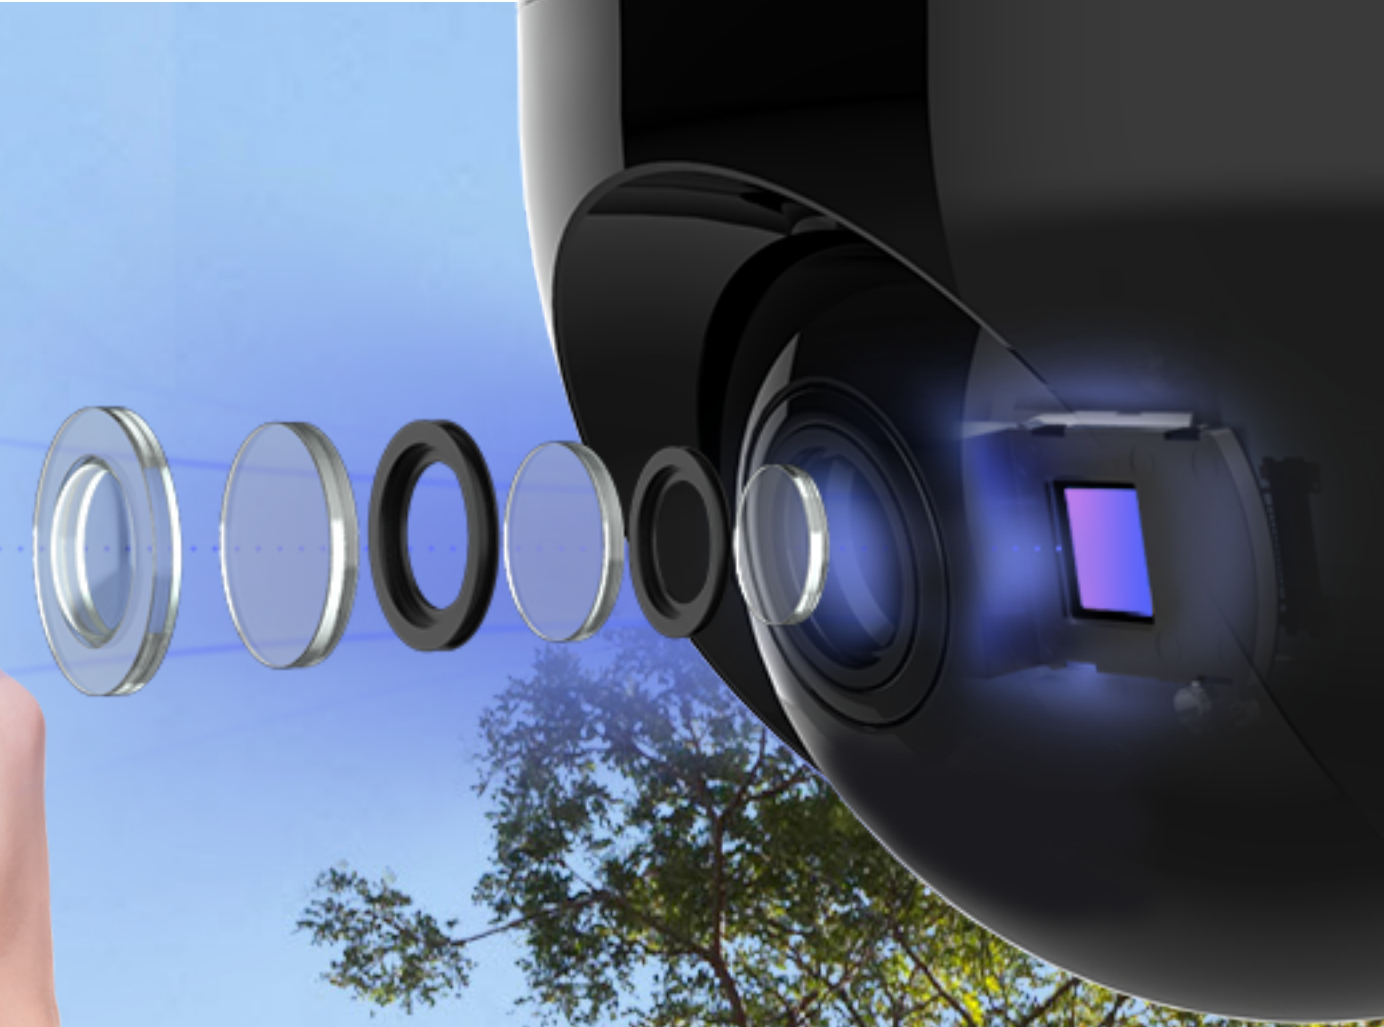

C8C Lite

Pan & Tilt Wi-Fi Camera

360-degree vision for wider protection.

The C8C Lite features flexible pan & tilt design to watch over large space, which helps greatly reduce blind spots in monitoring. The camera is well engineered with 1080p video clarity, AI-powered human shape detection and weatherproof design, so as to deliver smart, reliable protection.

1080P 1080p

Motorized
Pan & Tilt for 360°
Visual Coverage

AI-Powered Human
Shape Detection

IR Night Vision
(Up to 30 m / 100 ft)

Weatherproof Design

Audio Pick-Up

Supports
2.4 GHz WiFi

H.265 Video
Technology

Rotate to cover every corner that matters.

Can't see wide enough with your current security camera? The C8C Lite is here to help extend your vision. Being able to pan and tilt to take in 360-degree field-of-view, the camera can easily cover wide areas and greatly reduce blind spots.

AI-powered human shape detection.

Smarter than ever! As an upgrade from simple motion detection, the embedded AI algorithm intelligently detects the motion of human shapes in real time. When people enter your customized detection area, you will be alerted immediately.