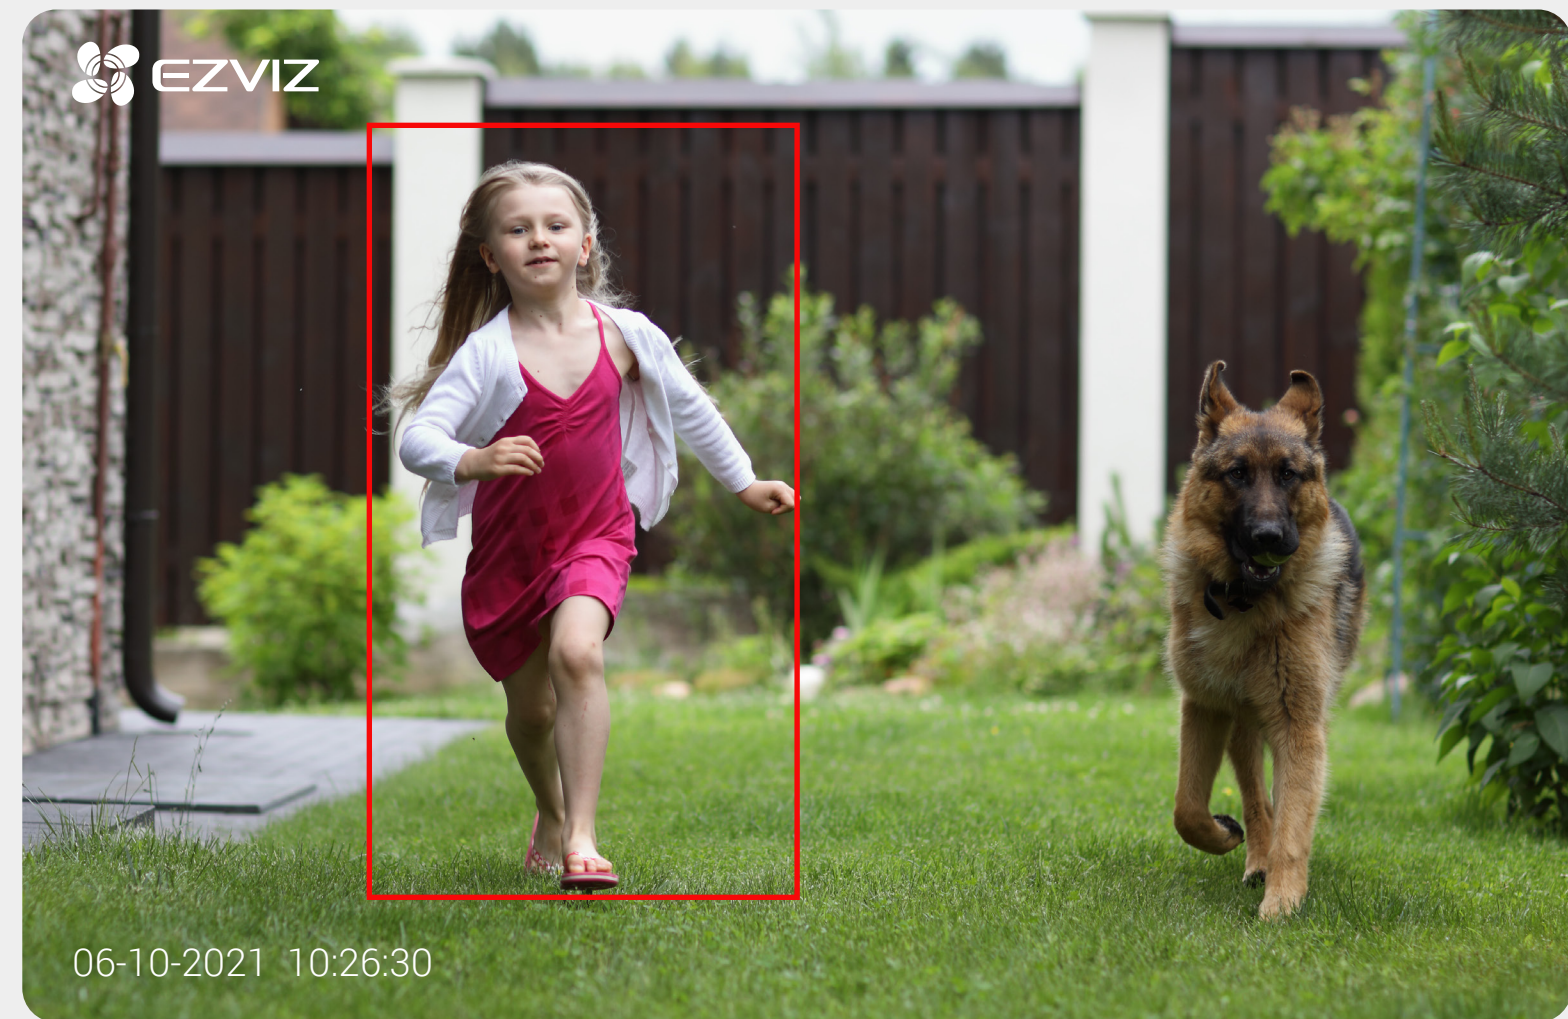

C8C Lite

Pan & Tilt Wi-Fi Camera

360-degree vision for wider protection.

The C8C Lite features flexible pan & tilt design to watch over large space, which helps greatly reduce blind spots in monitoring. The camera is well engineered with 1080p video clarity, AI-powered human shape detection and weatherproof design, so as to deliver smart, reliable protection.

Supports MicroSD Card
Storage (up to 256 GB)

Supports EZVIZ
CloudPlay Storage

See everything in clear detail.

This camera captures 1080p high-definition video and images, recording every moment with sharp clarity.

Rotate to cover every corner that matters.

Can't see wide enough with your current security camera? The C8C Lite is here to help extend your vision. Being able to pan and tilt to take in 360-degree field-of-view, the camera can easily cover wide areas and greatly reduce blind spots.

AI-powered human shape detection.

Smarter than ever! As an upgrade from simple motion detection, the embedded AI algorithm intelligently detects the motion of human shapes in real time. When people enter your customized detection area, you will be alerted immediately.