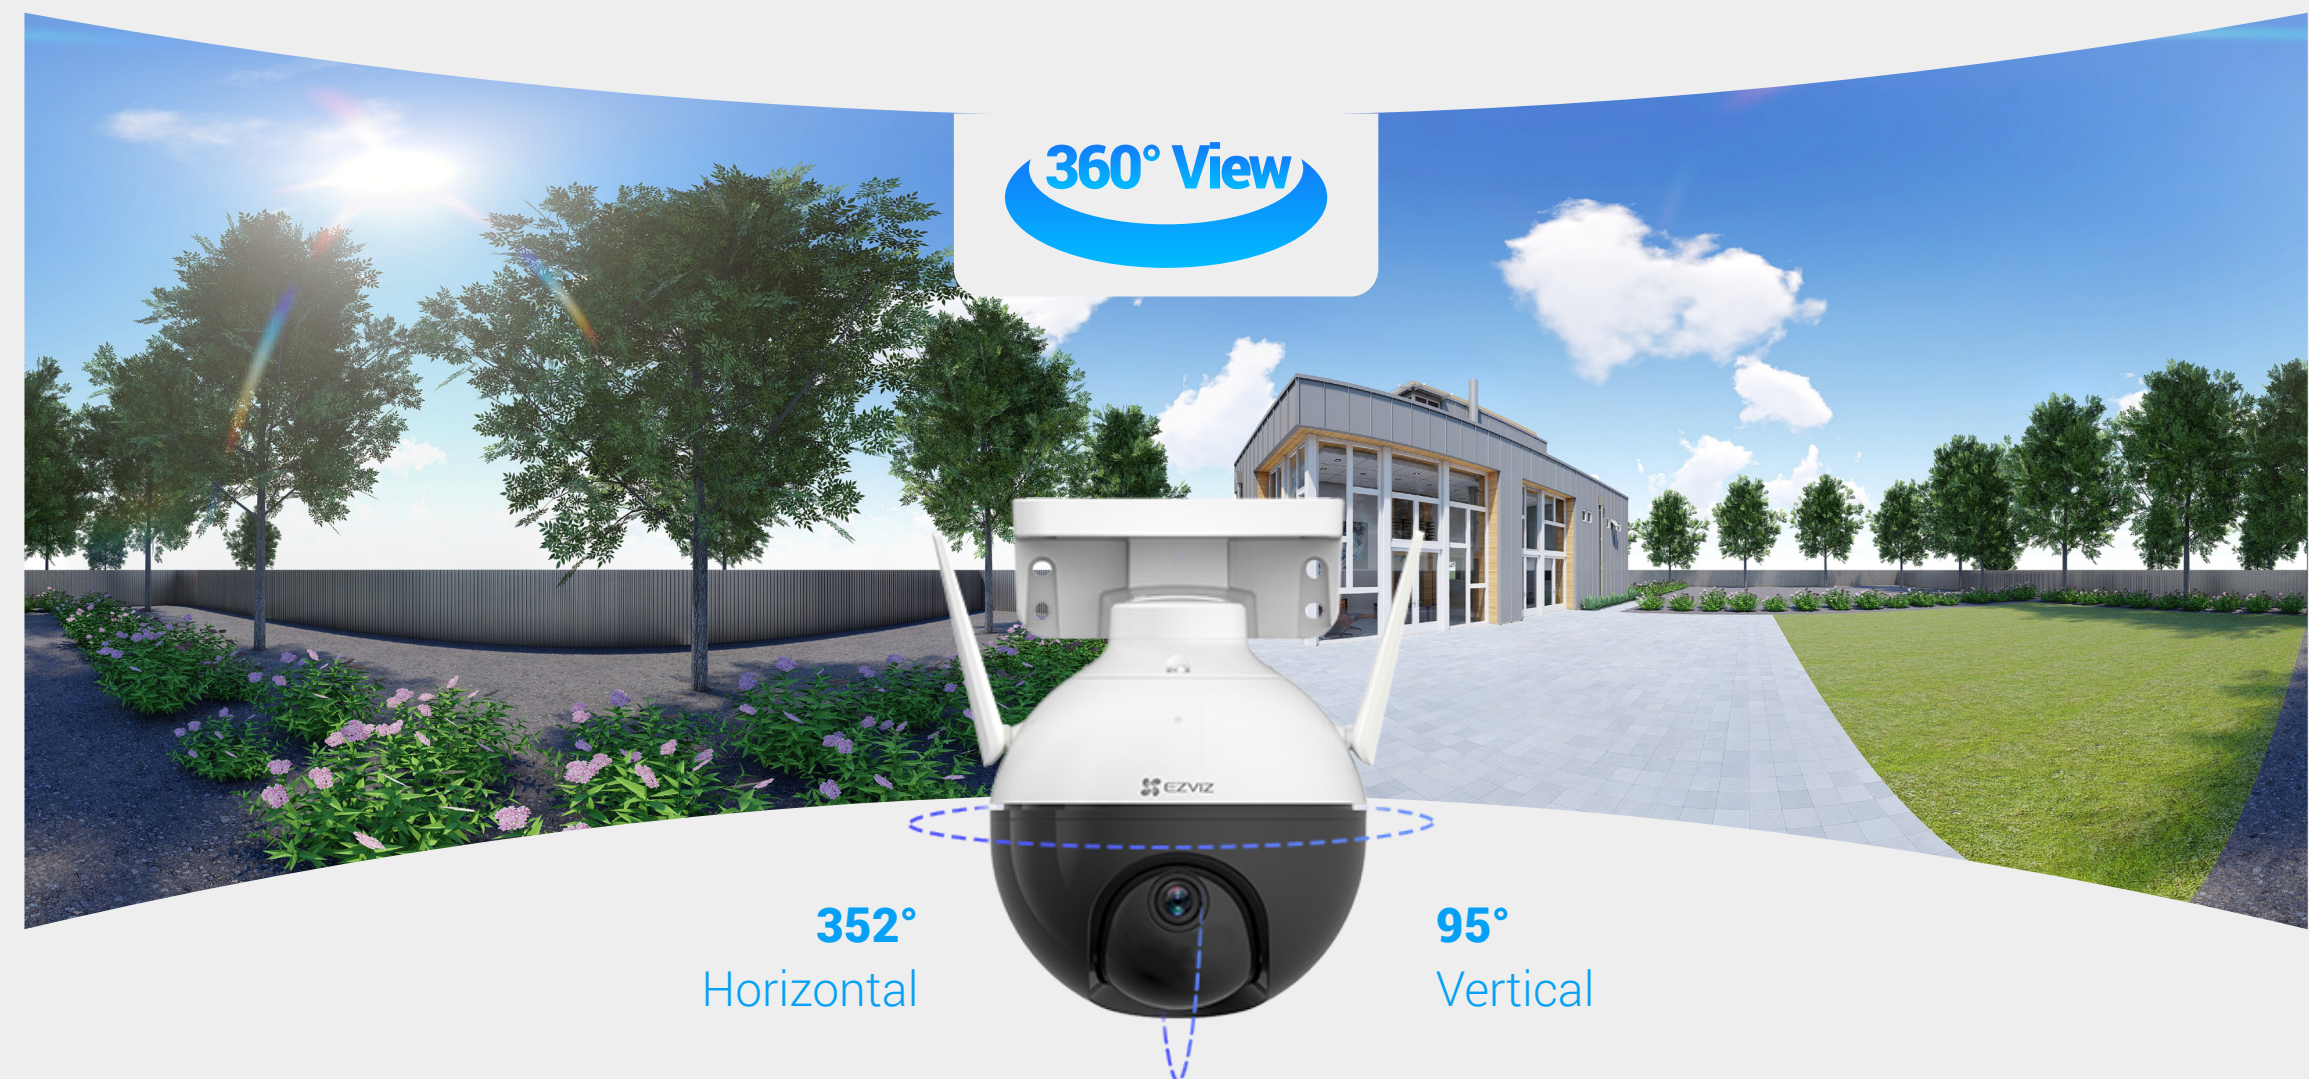

C8C Lite

Pan & Tilt Wi-Fi Camera

360-degree vision for wider protection.

The C8C Lite features flexible pan & tilt design to watch over large space, which helps greatly reduce blind spots in monitoring. The camera is well engineered with 1080p video clarity, AI-powered human shape detection and weatherproof design, so as to deliver smart, reliable protection.

1080P 1080p

Motorized
Pan & Tilt for 360°
Visual Coverage

AI-Powered Human
Shape Detection

IR Night Vision
(Up to 30 m / 100 ft)

Weatherproof Design

Audio Pick-Up

Supports
2.4 GHz WiFi

H.265 Video
Technology

Supports MicroSD Card
Storage (up to 256 GB)

Supports EZVIZ
CloudPlay Storage

See everything in clear detail.

This camera captures 1080p high-definition video and images, recording every moment with sharp clarity.

Rotate to cover every corner that matters.

Can't see wide enough with your current security camera? The C8C Lite is here to help extend your vision. Being able to pan and tilt to take in 360-degree field-of-view, the camera can easily cover wide areas and greatly reduce blind spots.