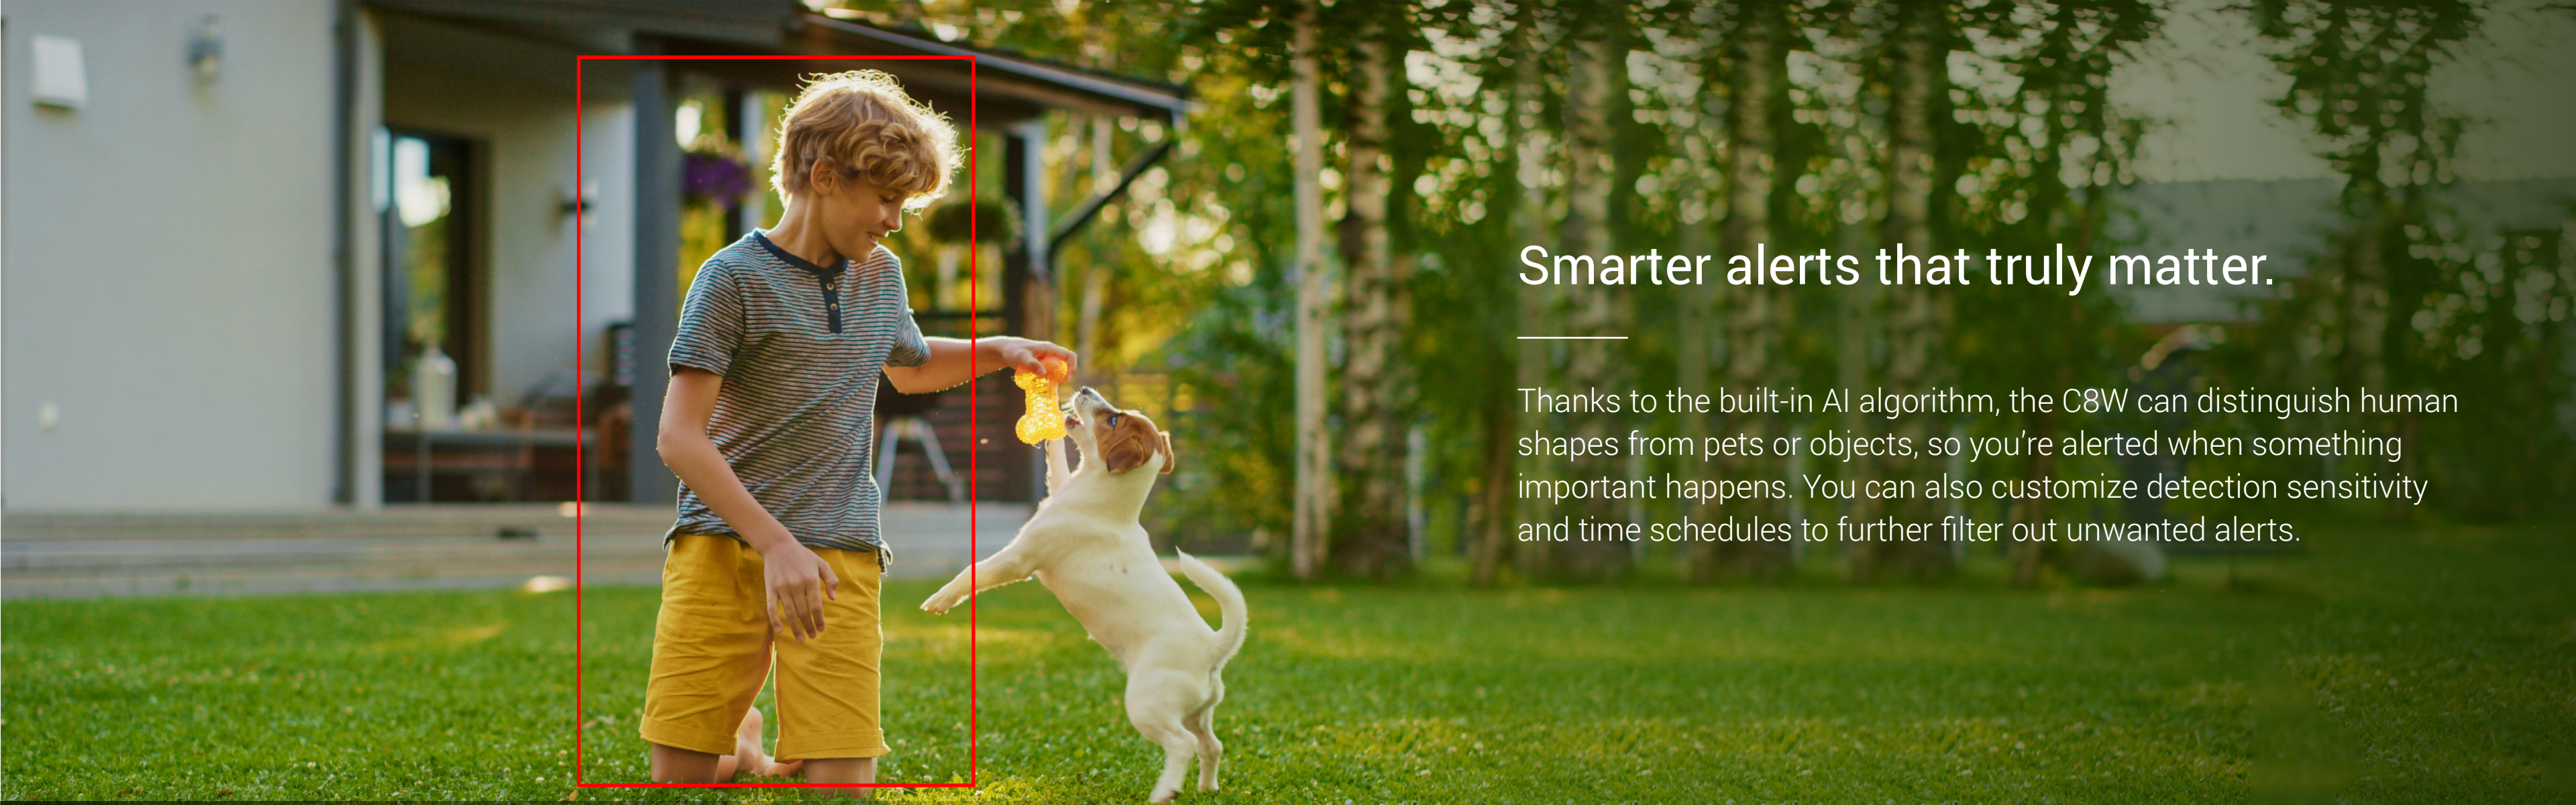

Rotate to cover every corner that matters.

Can't see wide enough with your current security camera? The C8W is here to help extend your vision. Being able to pan and tilt to take in 360-degree field-of-view, the camera can easily cover wide areas and greatly reduce blind spots.

02 Black-and-white night vision

If you don't need extra lighting, just switch the camera to the black & white night vision via the EZVIZ App and still see 30 meters (98 ft.) away.

03 Smart night vision

In this mode, the C8W will automatically switch from black-and-white monitoring to color monitoring, turning on the spotlights when it detects human movement. The alert video will be recorded in full-color, so you get all the details needed. Now that's pretty smart!

Smarter alerts that truly matter.

Thanks to the built-in AI algorithm, the C8W can distinguish human shapes from pets or objects, so you're alerted when something important happens. You can also customize detection sensitivity and time schedules to further filter out unwanted alerts.

Actively guards your home.

The camera features the active defense function to provide an extra layer of protection. Upon detection of intruders, the camera will set off a loud siren and flash two spotlights* for on-site deterrence.