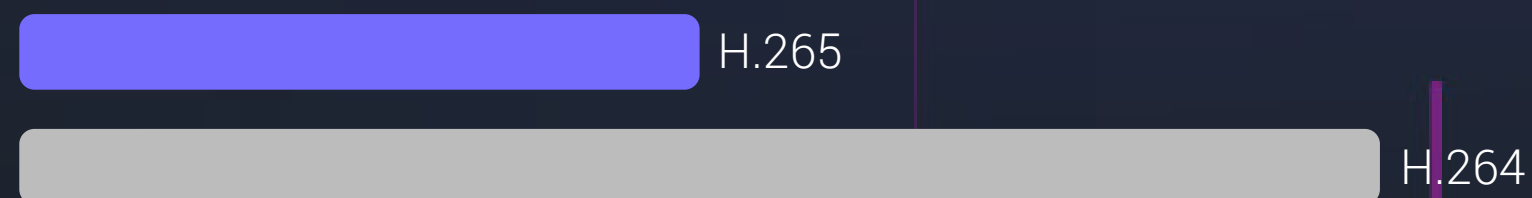

Reduce storage space and bandwidth, but maintain same video quality.

The C8W features the advanced H.265 video compression technology, achieving better video quality with only half the bandwidth and half the storage space of the previous video compression standard (H.264).

Video Storage