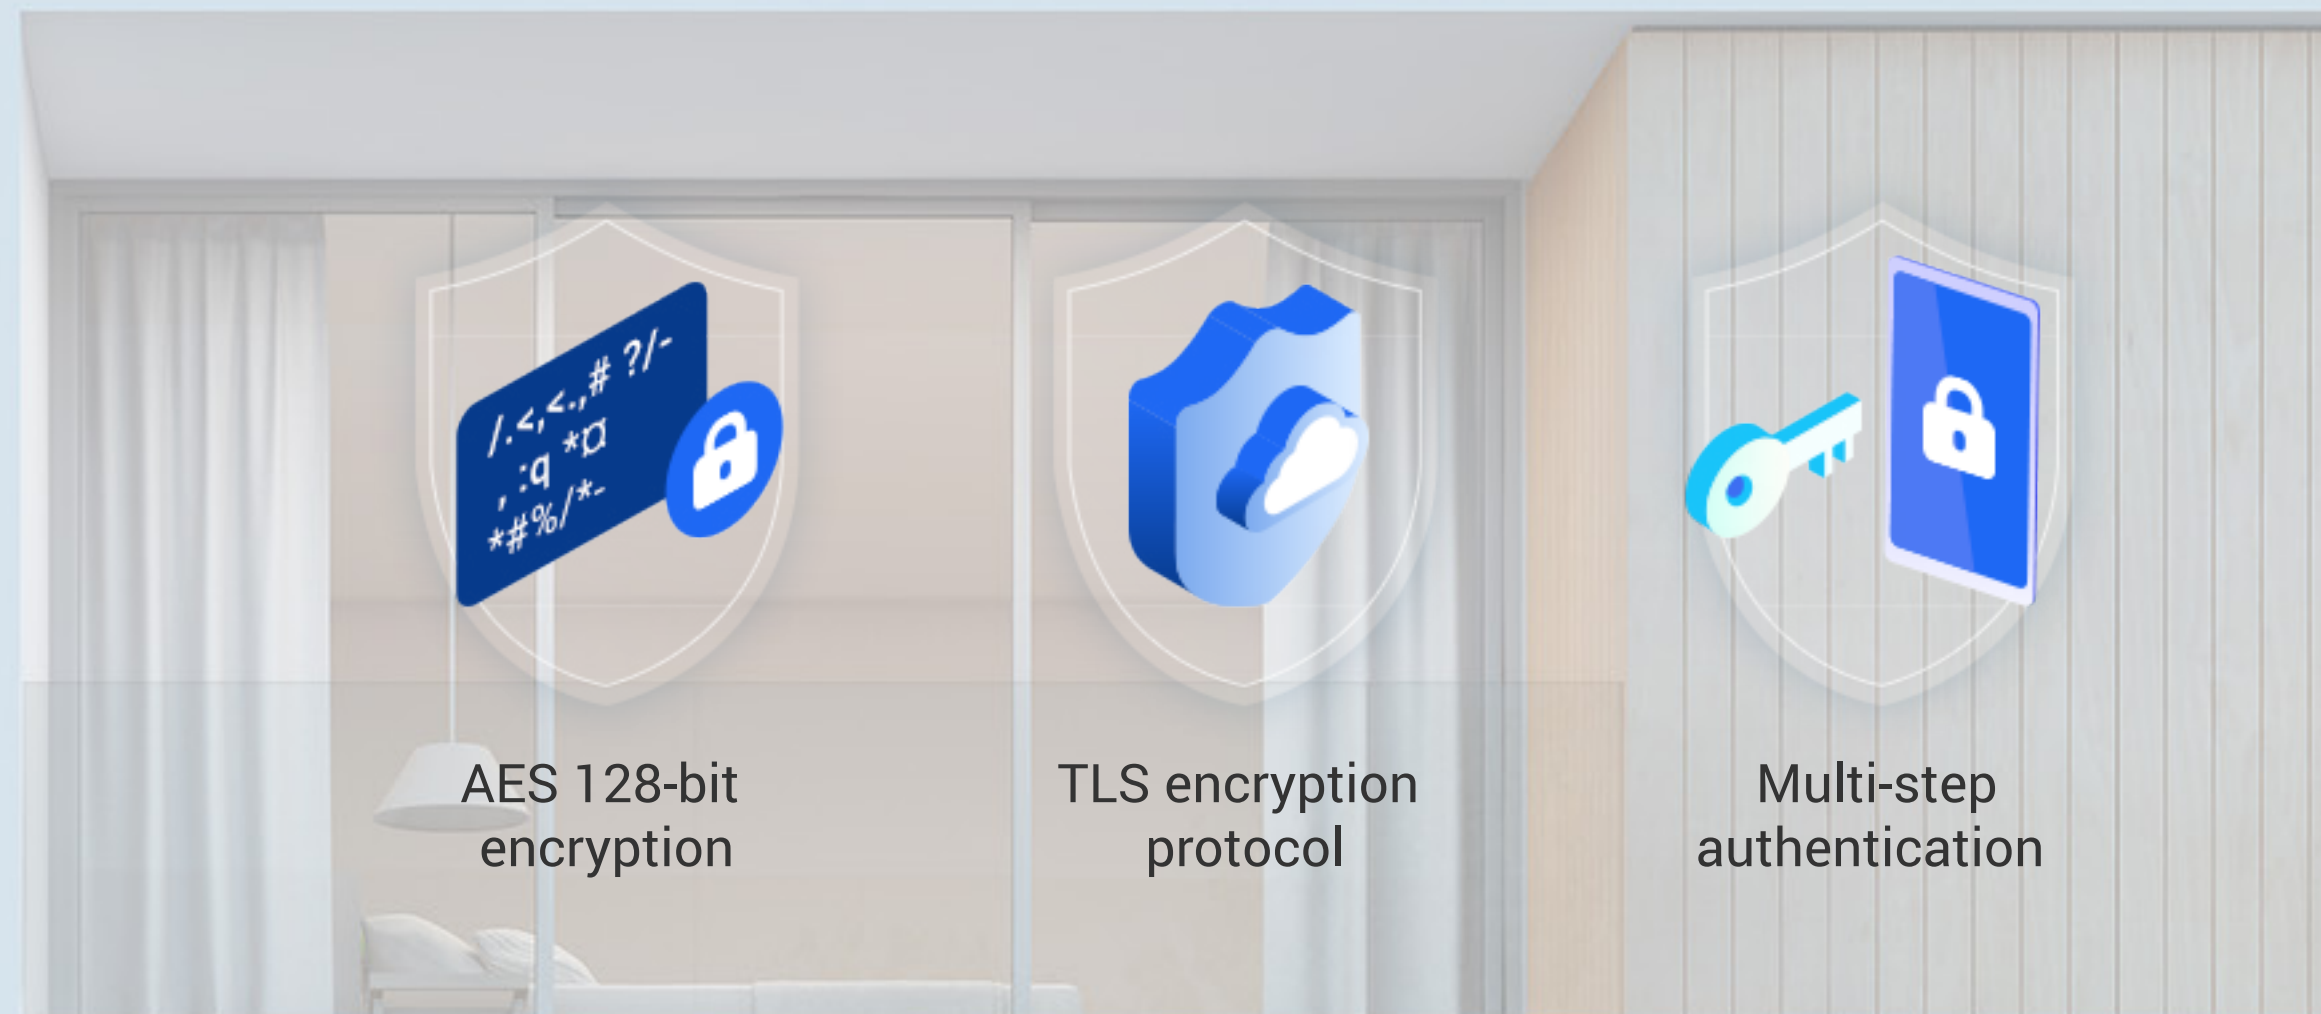

You can secure your recorded videos on a local microSD card of up to 256 GB, or subscribe to EZVIZ CloudPlay for fully-encrypted, unlimited cloud storage.

*Local storage cards need to be purchased separately. The availability of EZVIZ CloudPlay services may vary across regions and countries. Please refer to the service page on the EZVIZ App for details.

Supports MicroSD Card

Encrypted Cloud Storage*

We protect your data and privacy.

Protecting your data and privacy is our highest priority. Data transmission between the device and the EZVIZ Cloud is encrypted from end to end. Only you have the keys to decrypt your data.