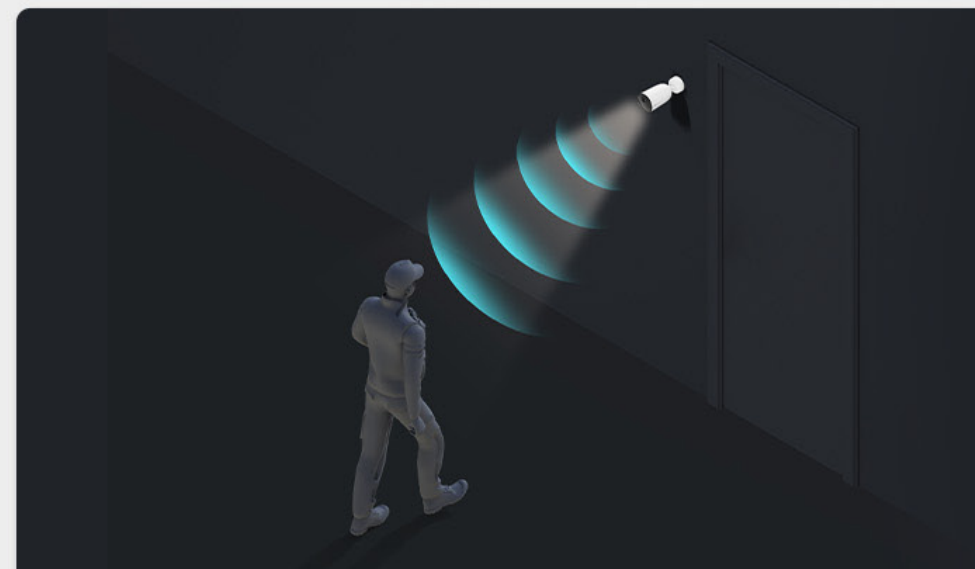

# Faster connections, boosted coverage

Being Wi-Fi 6-enabled means that the CB3 is far less likely to face network challenges when operating outside your house. In addition to enhanced Wi-Fi connection stability, you can enjoy smoother 2K video streaming and faster camera response when controlling it remotely.

### High-quality audio to respond & warn

Easily respond to any visitor by simply using your phone to speak remotely. The CB3 can also auto-play a recorded voice message when a motion is detected.

### Active defense to deter & safeguard

Upon detection of intruders, the camera will set off a loud siren and flash two dazzling spotlights<sup>7</sup> to let the invited strangers know they have been detected.