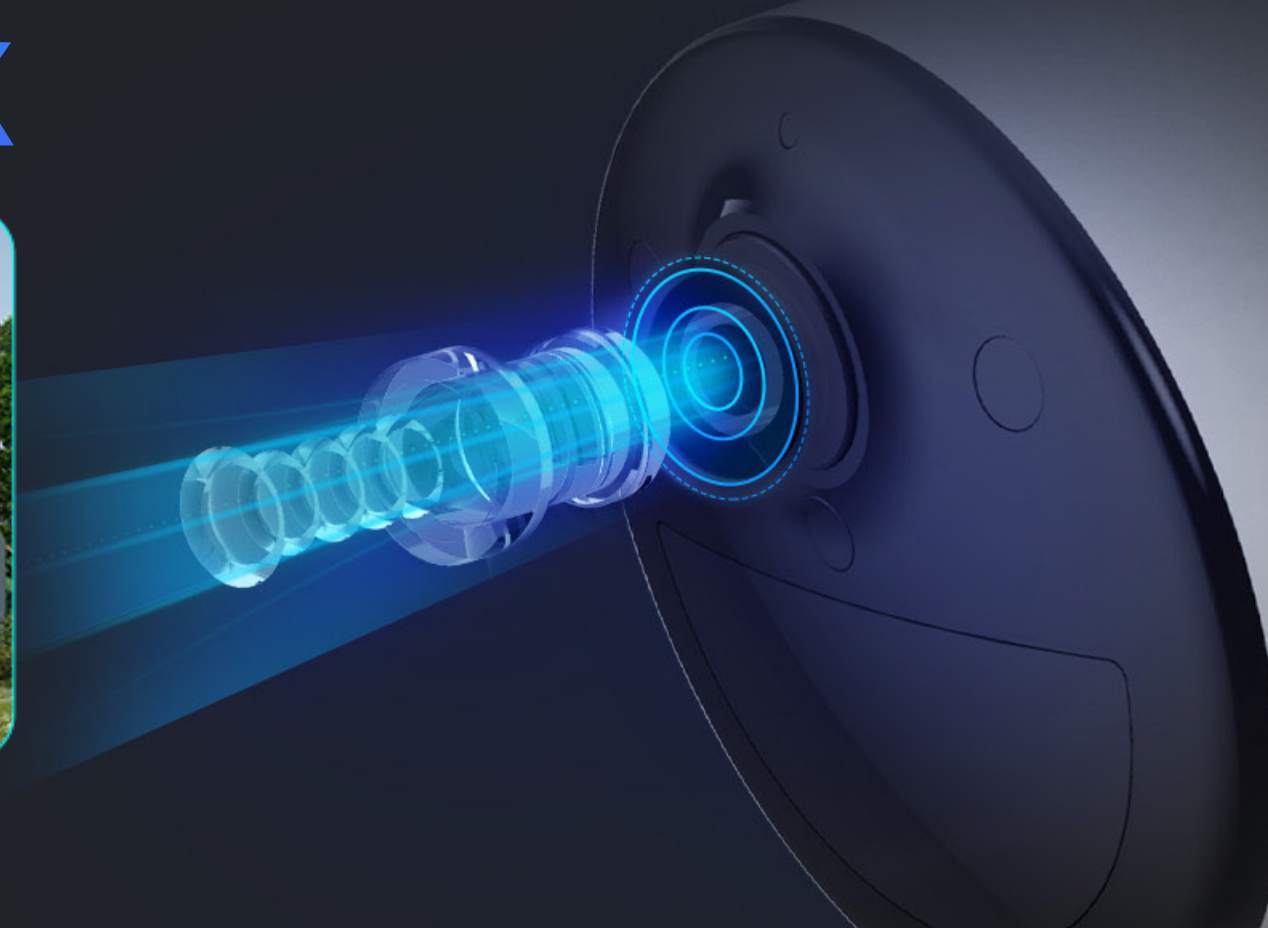

Stunning detail with 2K resolution

The EZVIZ CB3 features crystal clear 2K resolution to provide advanced detail capturing. It makes sure you never miss a single important moment happening at home.

Crisp 2K