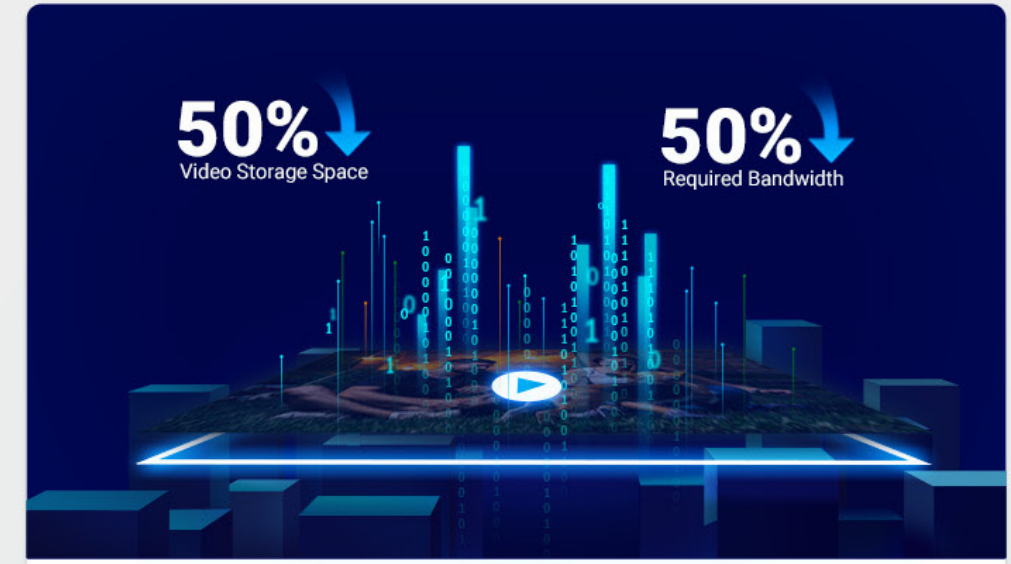

H.265 for enhanced video experience

The H.265 creates a smoother viewing experience while only using about 50% of the data storage space required by cameras with H.264.⁸

We're committed to protecting with trust

We put security as the primary goal of every product and system that we build, and assiduously improve our practices to better protect your device, data and privacy.

[Learn more about our security practices >](#)