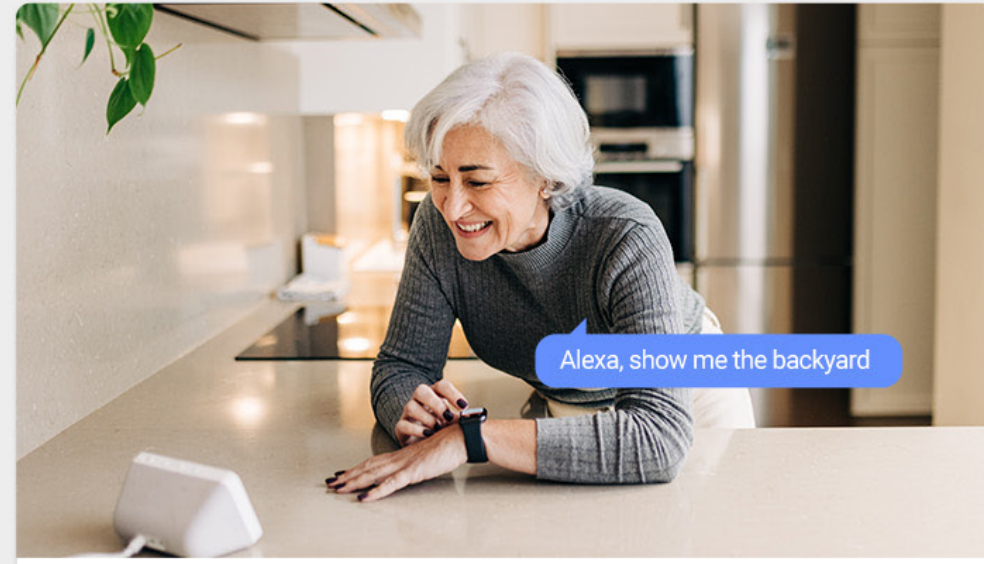

### High-quality audio to respond & warn

Easily respond to any visitor by simply using your phone to speak remotely. The CB3 can also auto-play a recorded voice message when a motion is detected.

### Active defense to deter & safeguard

Upon detection of intruders, the camera will set off a loud siren and flash two dazzling spotlights<sup>7</sup> to let the invited strangers know they have been detected.

### Dual storage options for important moments

The camera automatically saves detection-triggered history videos. You can choose to secure them on a large local storage card, or simply by subscribing to the EZVIZ CloudPlay.<sup>4</sup>

### Smart integration for hands-free control

The camera supports easy integration to your existing voice assistants. You can pull up the video feed by simply saying "Alexa" or "Hey Google".<sup>3</sup>