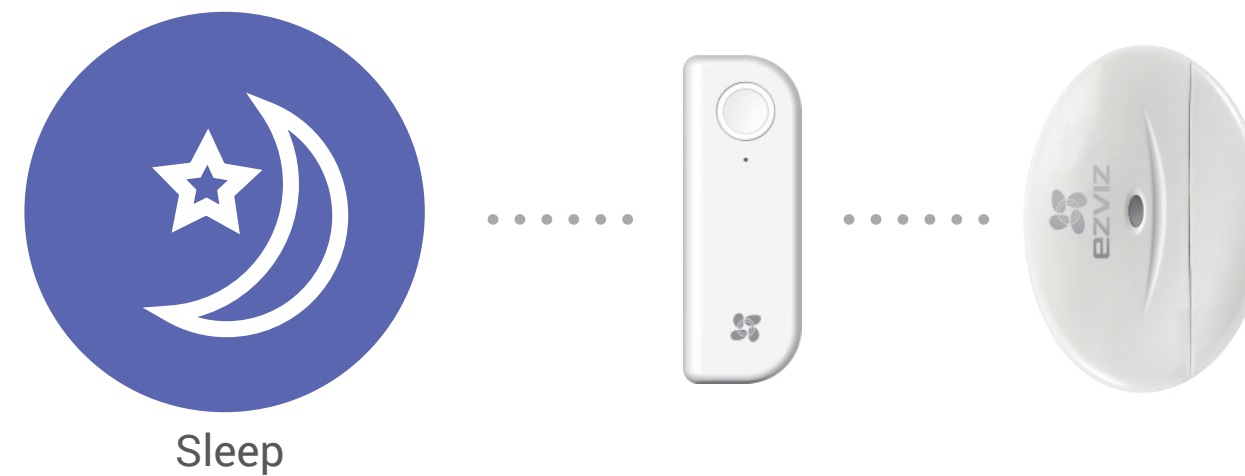

K2

Remote Control (Must be paired with the A1)

A lightweight and portable remote control that allows you to switch conveniently between security modes.

At Home Mode

We recommend you activate T6, T2 and T1 in the At Home Mode via the EZVIZ App.

Away Mode

Activates all the EZVIZ sensors in just one click by default.

Sleep Mode

We recommend you activate the door and window sensors in the Sleep Mode.

Mute button

Turn off the T9 and A1's siren when they are triggered.

Emergency button

Sends emergency notification alerts to family members to get help.

.....

Specifications

Model CS-K2-A

Name Remote Control

Specification

Working Frequency	According to regulations: 868MHz
Battery Type	CR2032
Battery Life	1 Year