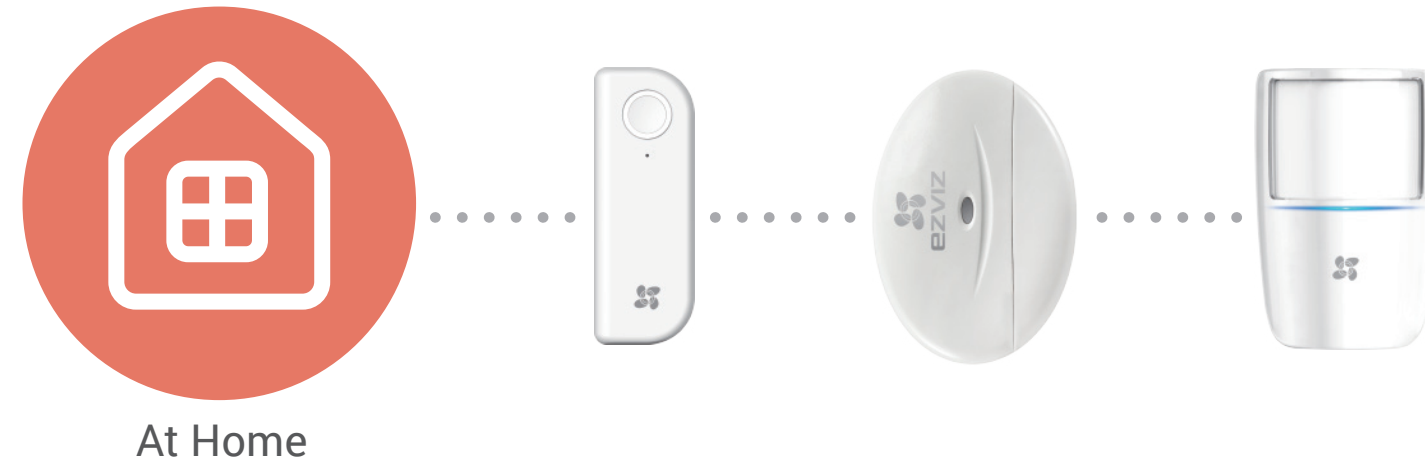

K2

Remote Control (Must be paired with the A1)

A lightweight and portable remote control that allows you to switch conveniently between security modes.

At Home Mode

We recommend you activate T6, T2 and T1 in the At Home Mode via the EZVIZ App.

Away Mode

Activates all the EZVIZ sensors in just one click by default.

Sleep Mode

We recommend you activate the door and window sensors in the Sleep Mode.

Mute button

Turn off the T9 and A1's siren when they are triggered.

Emergency button

Sends emergency notification alerts to family members to get help.

.....

Specifications

Model CS-K2-A

Name Remote Control

Specification

Working Frequency	According to regulations: 868MHz
Battery Type	CR2032
Battery Life	1 Year