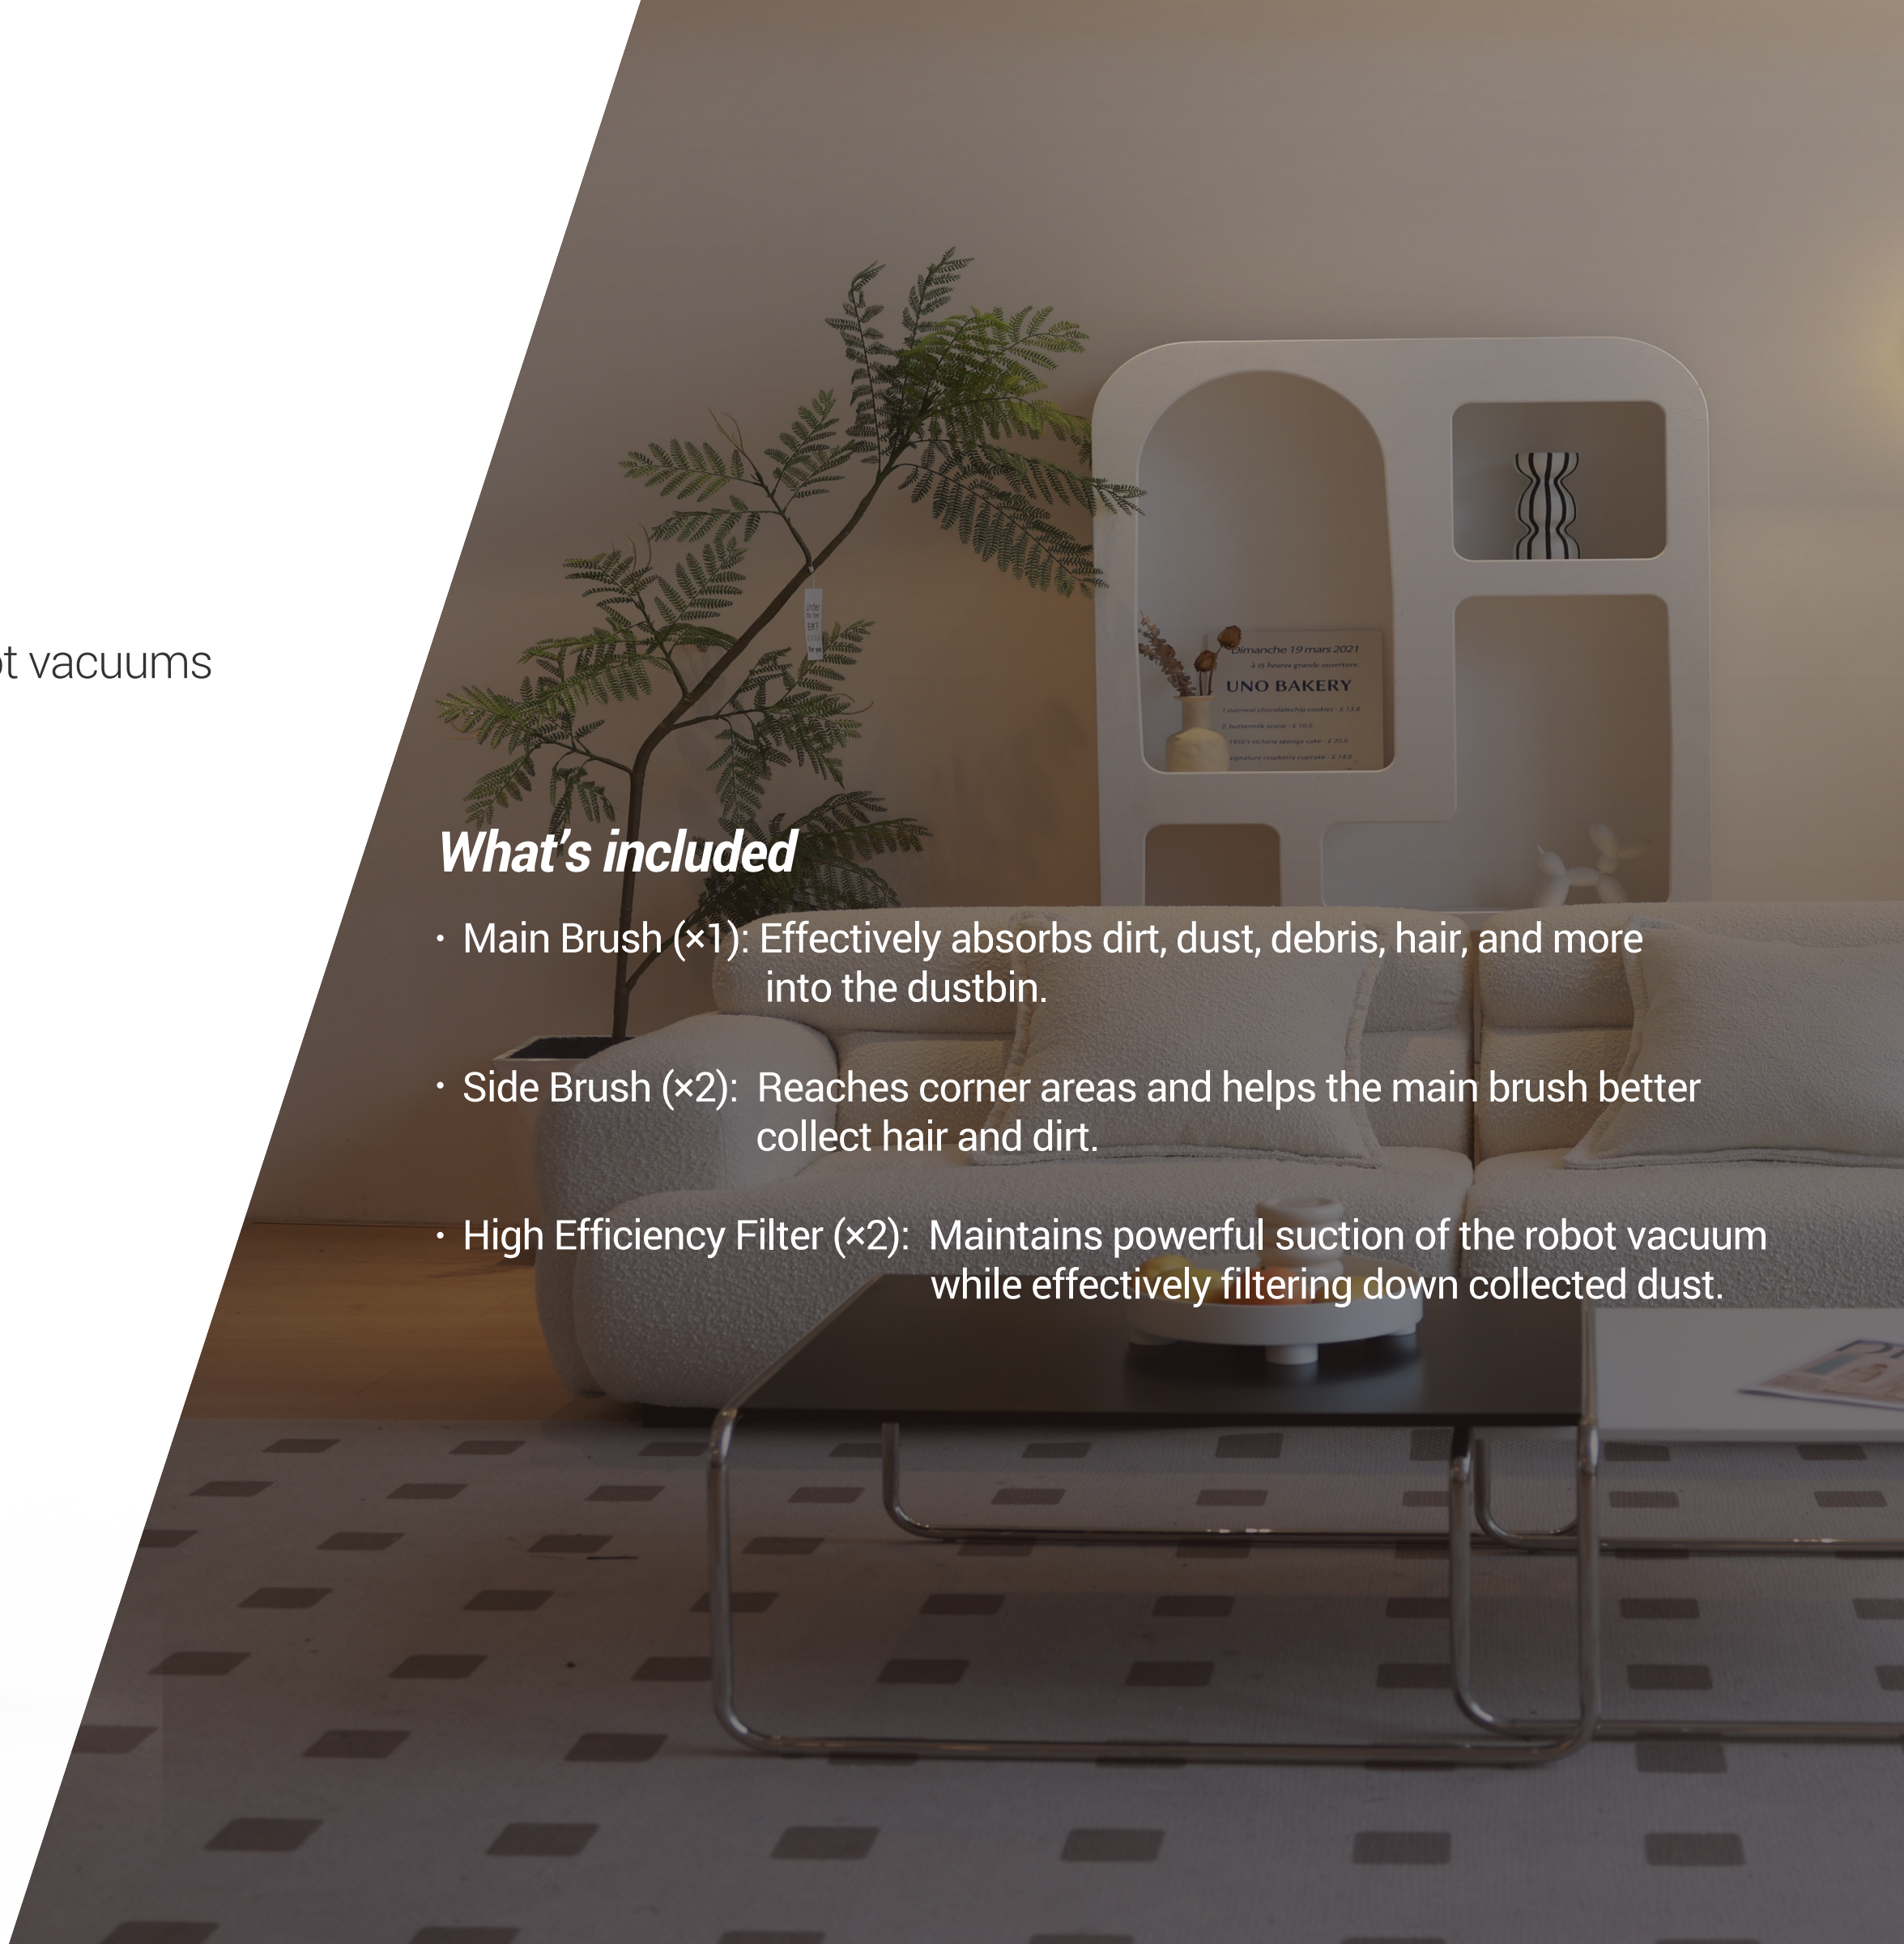

## *What's included*

- Main Brush (×1): Effectively absorbs dirt, dust, debris, hair, and more into the dustbin.
- Side Brush (×2): Reaches corner areas and helps the main brush better collect hair and dirt.
- High Efficiency Filter (×2): Maintains powerful suction of the robot vacuum while effectively filtering down collected dust.