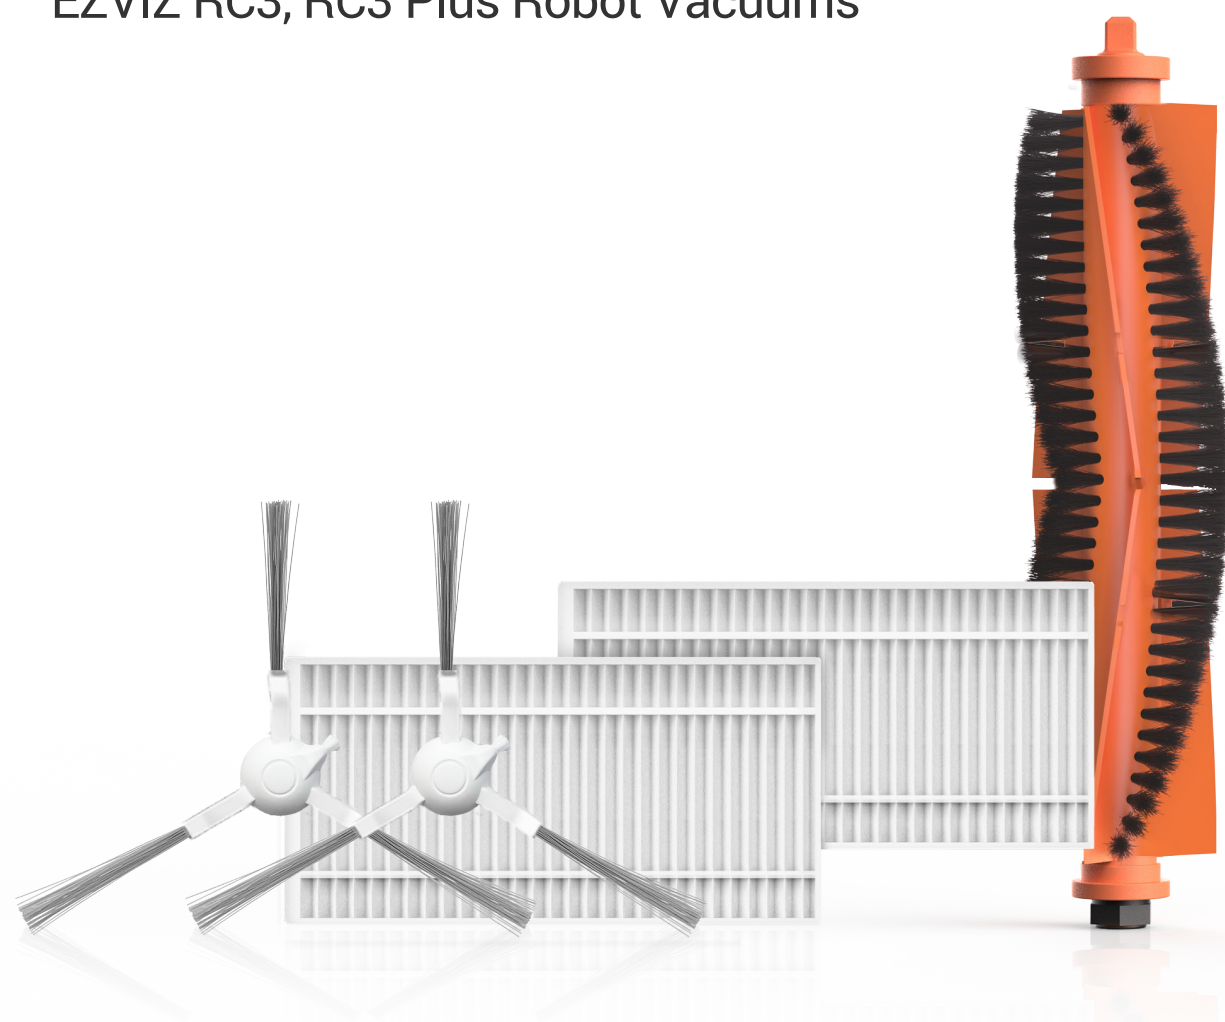

# RC3 Series Accessory Pack

Maintain the best cleaning performance of your robot vacuums

## *Compatible Models*

EZVIZ RC3, RC3 Plus Robot Vacuums

## *What's included*

- Main Brush (×1): Effectively absorbs dirt, dust, debris, hair, and more into the dustbin.
- Side Brush (×2): Reaches corner areas and helps the main brush better collect hair and dirt.
- High Efficiency Filter (×2): Maintains powerful suction of the robot vacuum while effectively filtering down collected dust.