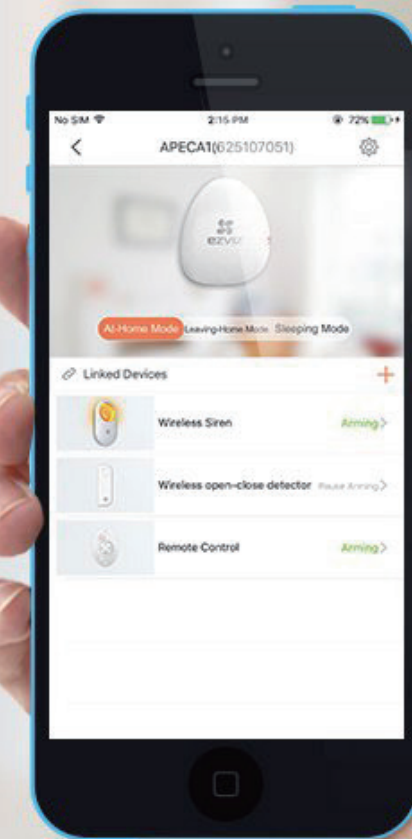

## Two modes

Switch between two modes to suit your needs.  
In "At Home" mode, the T2 acts as a doorbell.  
In "Away" mode, the T2 acts as a guard to protect your house.

## Instant alerts

Whenever the T2 is triggered, the A1 sends an instant alert to the app on your smartphone.

## Integrated solution

The A1 can be connected to your EZVIZ cameras. When the T2 is triggered, the camera instantly starts recording images and video.

## Control via the EZVIZ App

With the EZVIZ App, you can remotely control the T2 and all devices connected to it even when you are away from home.