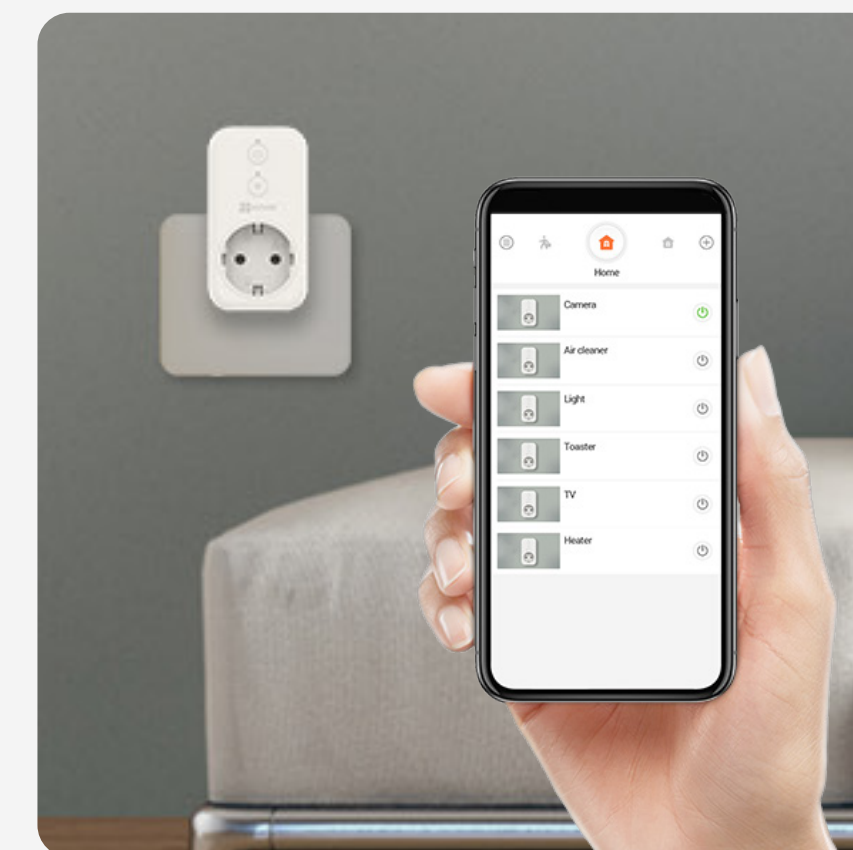

Several Control Options

Make life easy by scheduling devices to go on and off at specific times of the week. You will never again have to worry whether you've left the iron on when you go out -- you can check it remotely and turn it off if you need to.