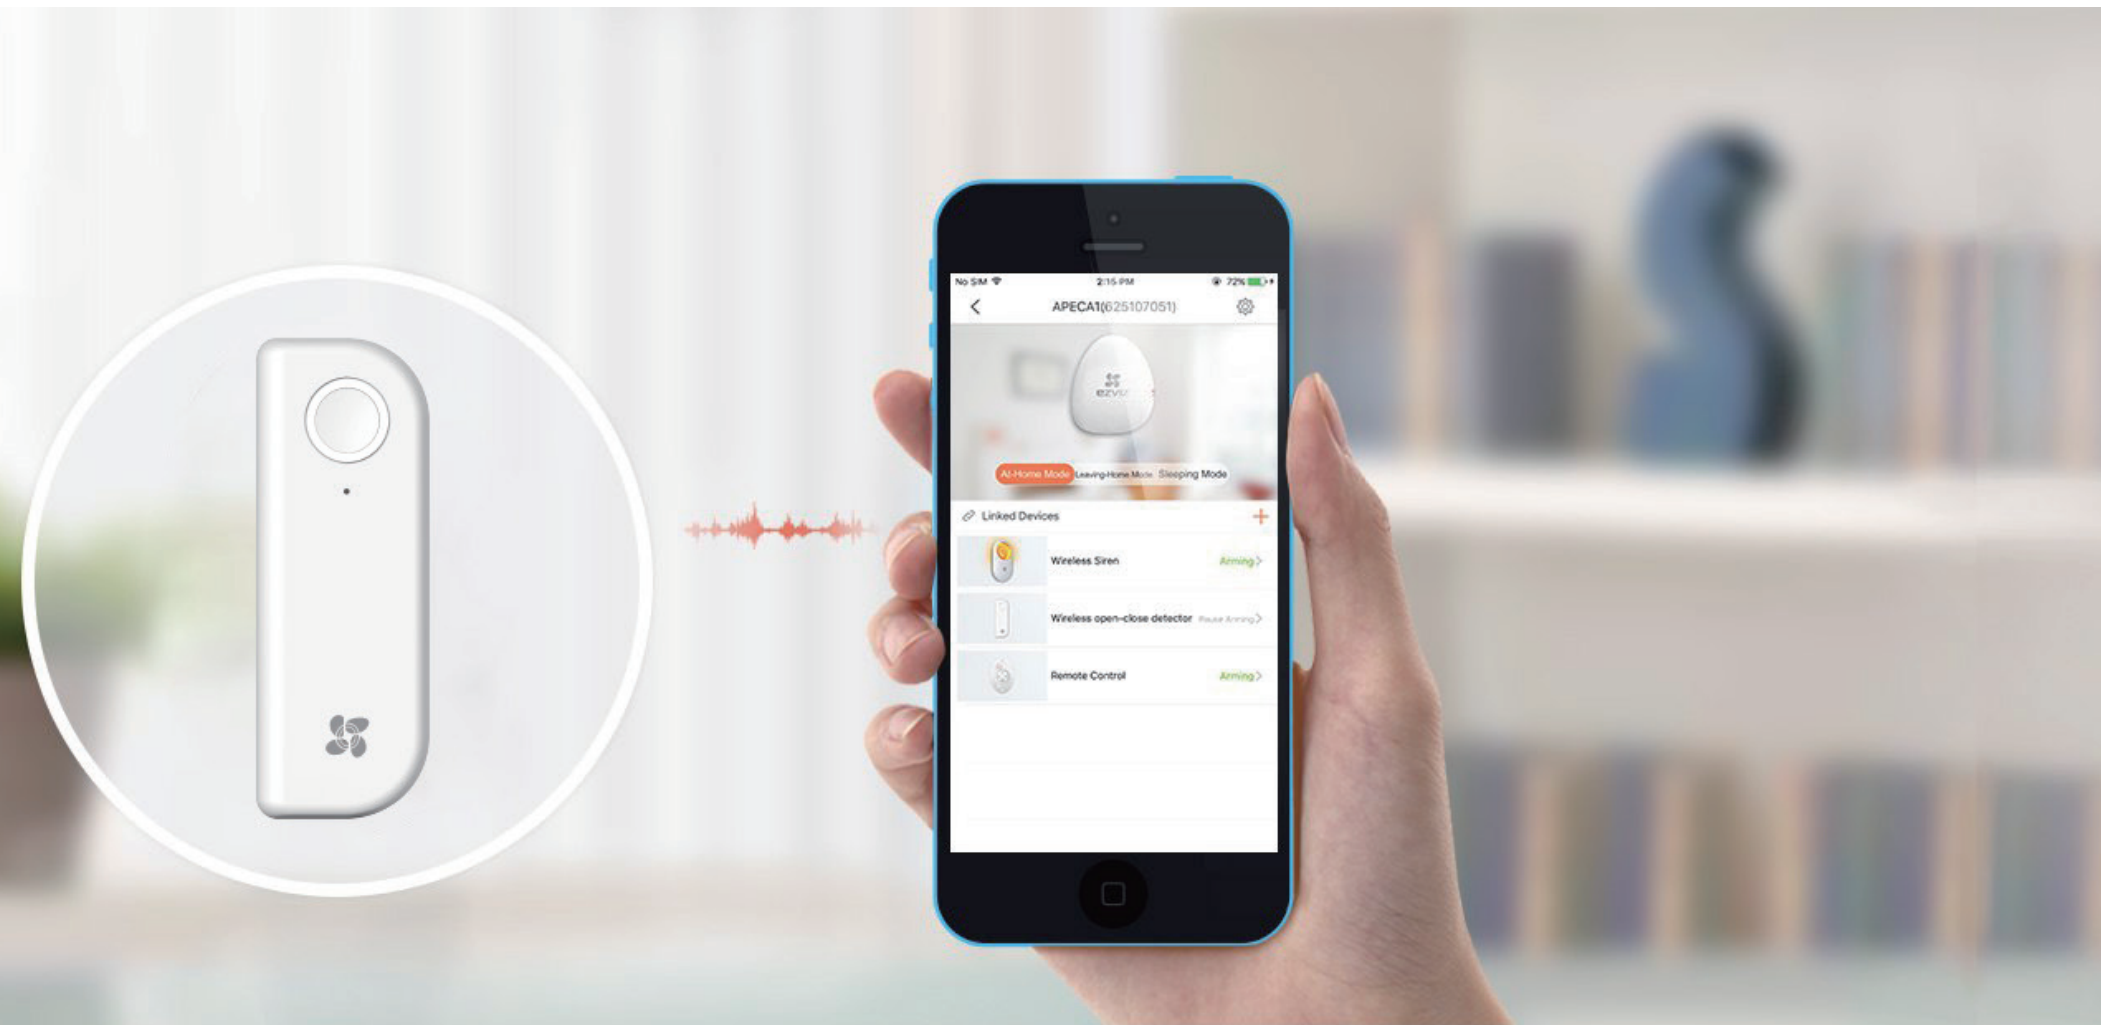

T6

100% Wire-Free Open/Close Detector
(must be paired with the A1)

Protect what's valuable to you with the T6.

Maximum security

Triggered when a door or window is opened or moved at an angle greater than 3°.

Rechargeable battery

Its built-in rechargeable battery can last 3 months on a full charge.

Easy installation

The T6 is lightweight and easy to install on doors, windows or drawers.

Instant alerts

Whenever the T6 is triggered, the A1 sends an instant alert to the app on your smartphone.

Integrated solution

The A1 can be connected to your EZVIZ cameras. When the T6 is triggered, the camera instantly starts recording images and video.

Control via the EZVIZ App

With the EZVIZ App, you can remotely control the A1 and all devices connected to it even when you are away from home.