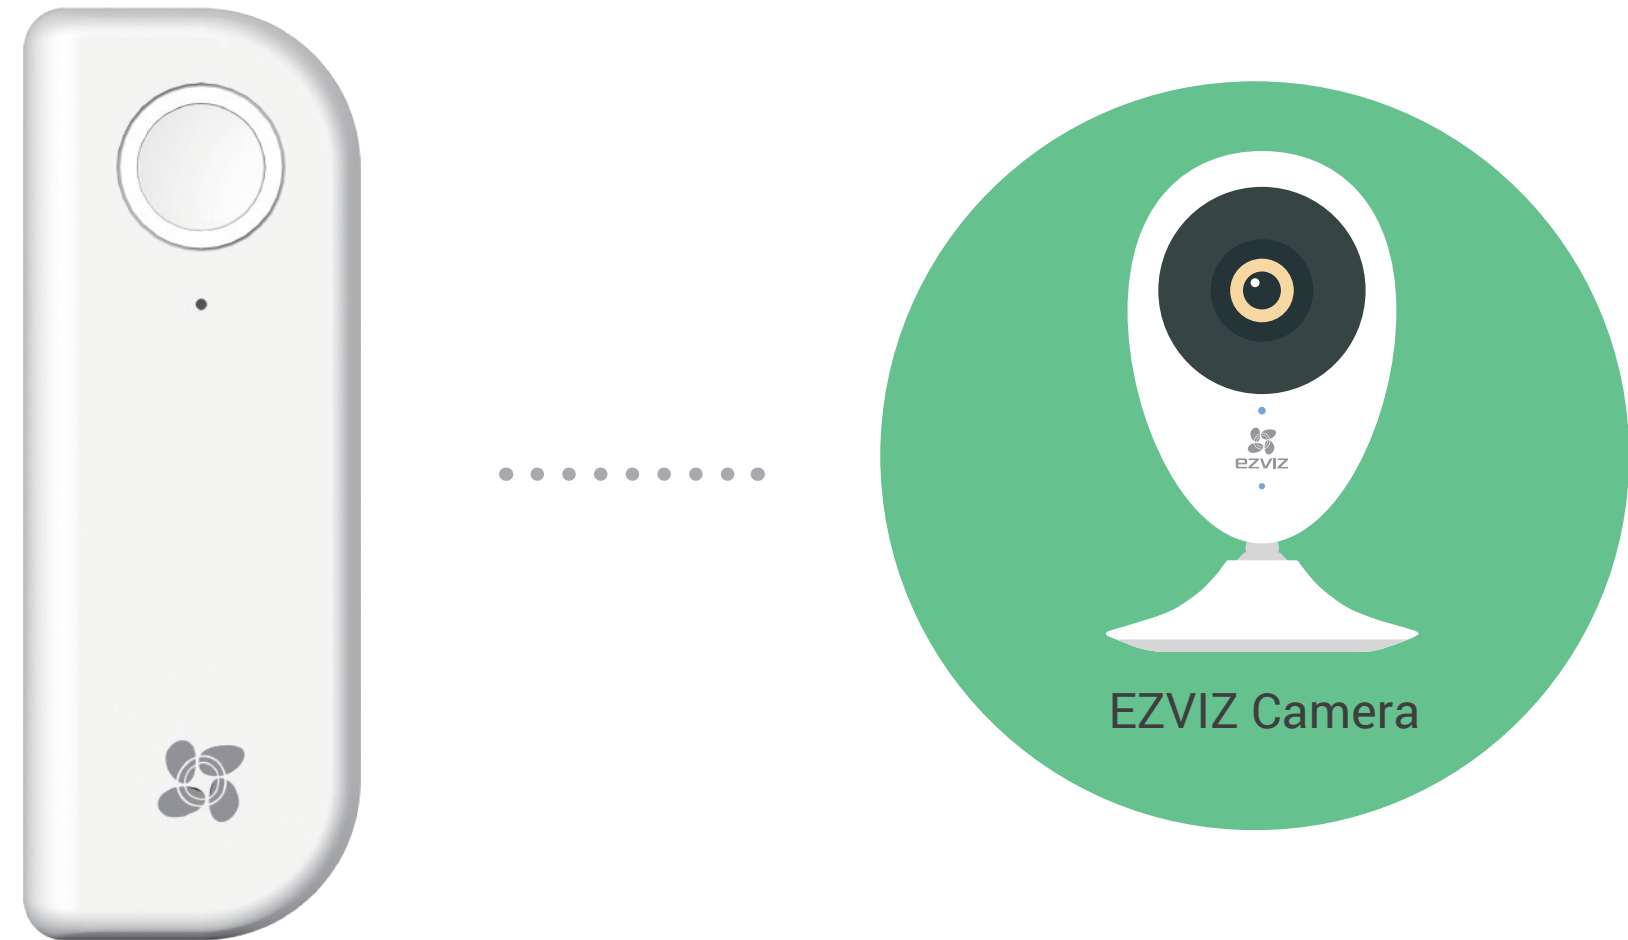

T6

100% Wire-Free Open/Close Detector
(must be paired with the A1)

Protect what's valuable to you with the T6.

Maximum security

Triggered when a door or window is opened or moved at an angle greater than 3°.

Rechargeable battery

Its built-in rechargeable battery can last 3 months on a full charge.

Easy installation

The T6 is lightweight and easy to install on doors, windows or drawers.

Instant alerts

Whenever the T6 is triggered, the A1 sends an instant alert to the app on your smartphone.

Integrated solution

The A1 can be connected to your EZVIZ cameras. When the T6 is triggered, the camera instantly starts recording images and video.

Control via the EZVIZ App

With the EZVIZ App, you can remotely control the A1 and all devices connected to it even when you are away from home.