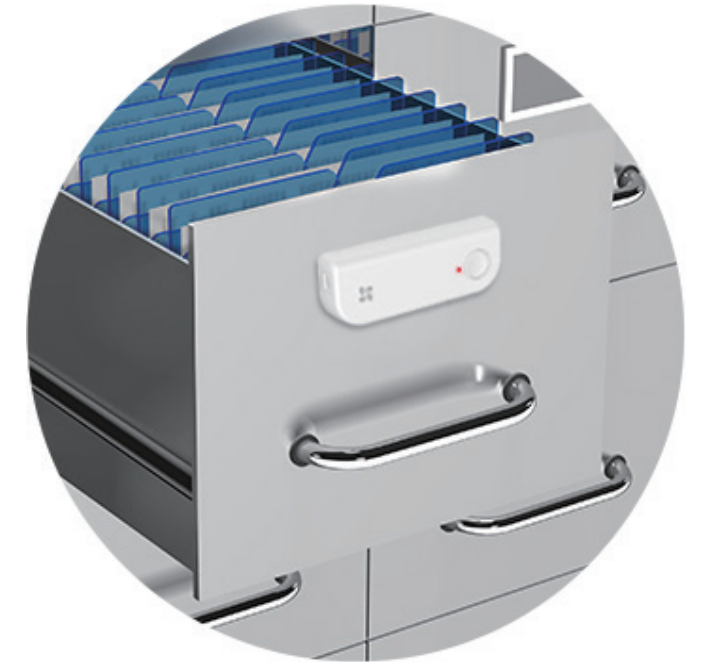

T6

100% Wire-Free Open/Close Detector
(must be paired with the A1)

Protect what's valuable to you with the T6.

Maximum security

Triggered when a door or window is opened or moved at an angle greater than 3°.

Rechargeable battery

Its built-in rechargeable battery can last 3 months on a full charge.

Easy installation

The T6 is lightweight and easy to install on doors, windows or drawers.

Instant alerts

Whenever the T6 is triggered, the A1 sends an instant alert to the app on your smartphone.

Integrated solution

The A1 can be connected to your EZVIZ cameras. When the T6 is triggered, the camera instantly starts recording images and video.

Control via the EZVIZ App

With the EZVIZ App, you can remotely control the A1 and all devices connected to it even when you are away from home.